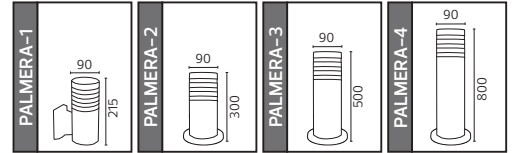

PALMERA/S SERİSİ

Model	Kod	Watt	Fiyat	Koli İçi	Renk	Boyutlar (mm)	Ağırlık (KG)
PALMERA/S1	075-017-0001	Max. 60W	51,66 $	10	SİYAH	53,0x22,0x36,0	9,6
PALMERA/S2	075-017-0002	Max. 60W	62,50 $	10	SİYAH	44,0x30,0x33,0	10,5
PALMERA/S3	075-017-0003	Max. 60W	85,63 $	10	SİYAH	44,0x30,0x53,0	14,5
PALMERA/S4	075-017-0004	Max. 60W	120,28 $	6	SİYAH	44,0x30,0x83,0	12,0

METAL

PALMERA SERİSİ

Model	Kod	Watt	Fiyat	Koli İçi	Renk	Boyutlar (mm)	Ağırlık (KG)
PALMERA-1	075-018-0001	Max. 60W	49,61 $	10	SİYAH	63,0x22,0x38,0	9,0
PALMERA-2	075-018-0002	Max. 60W	50,47 $	10	SİYAH	51,0x34,0x33,0	10,0
PALMERA-3	075-018-0003	Max. 60W	72,59 $	10	SİYAH	51,0x34,0x53,0	14,0
PALMERA-4	075-018-0004	Max. 60W	110,67 $	6	SİYAH	51,0x34,0x83,0	11,8

METAL