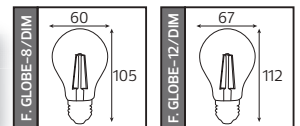

FILAMENT GLOBE

Model	Kod	Watt	Fiyat	Koli İçi	Lümen	Işık Rengi
FILAMENT GLOBE-4	001-015-0004	4 W	3,10 $	100	450 lm	3000K / 6400K
FILAMENT GLOBE-6	001-015-0006	6 W	3,20 $	100	700 lm	3000K / 6400K
FILAMENT GLOBE-8	001-015-0008	8 W	3,33 $	100	900 lm	3000K / 6400K
FILAMENT GLOBE-10	001-015-0010	10 W	4,25 $	100	1200 lm	3000K / 6400K
FILAMENT GLOBE-12	001-015-0012	12 W	4,85 $	100	1540 lm	3000K / 6400K
FILAMENT GLOBE-15	001-015-0015	15 W	5,57 $	100	1750 lm	3000K / 6400K

64,0x33,0x27,0	5,6
33,0x64,0x25,0	5,8
33,0x64,0x24,5	6,1
70,5x36,0x26,0	7,2
36,5x76,5x26,0	7,2
36,5x76,5x26,0	7,2

FILAMENT GLOBE/DIM

Model	Kod	Watt	Fiyat	Koli İçi	Lümen	Işık Rengi
FILAMENT GLOBE-8/DIM	001-015-1008	8 W	5,88 $	100	900 lm	3000K / 6400K
FILAMENT GLOBE-12/DIM	001-015-1012	12 W	9,23 $	100	1540 lm	3000K / 6400K

33,0x64,0x24,5	3,4
36,5x76,5x26,0	7,2