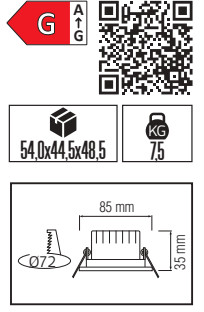

SONIA

Model	Kod	Watt	Fiyat	Koli İçi	Lümen	Renk	Işık Rengi
SONIA-5	016-035-0005	5 W	2,14 $	100	350 lm	BEYAZ	2700K / 6400K