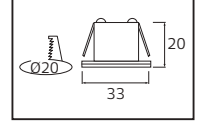

MONICA

Model	Kod	Watt	Fiyat	Koli İçİ	Lümen	Renk	Işık Rengi
MONICA	016-003-0001	1W	3,51 $	100	80 lm	SİYAH	4200K
MONICA	016-003-0001	1W	3,51 $	100	80 lm	MAT KROM	4200K