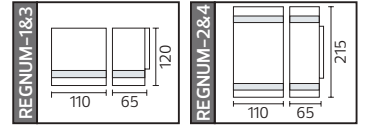

57,5x25,0x29,0	KG 11,0
57,5x25,0x25,0	KG 7,5
57,5x24,0x29,0	KG 10,0
57,5x24,0x25,0	KG 6,7

METAL

MANOLYA

Model	Kod	Watt	Fiyat	Koli İçi	Renk
MANOLYA-1	075-008-0001	Max. 35W	25,42 \$	24	SİYAH
MANOLYA-1	075-008-0001	Max. 35W	25,42 \$	24	KROM