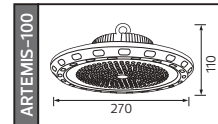

ARTEMIS SERİSİ

Model	Kod	Watt	Fiyat	Koli İçi	Lümen	Renk	Işık Rengi		
ARTEMIS-100	063-003-0100	100 W	97,36 $	6	11400 lm	SİYAH	6400K	56,5x28,5x41,5	KG 8,0
ARTEMIS-150	063-003-0150	150 W	173,65 $	1	17150 lm	SİYAH	6400K	33,0x33,0x15,0	KG 1,8