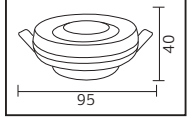

AZER SERİSİ

YENİ ÜRÜN

Model	Kod	Watt	Fiyat	Koli İçi	Renk
AZER-1	015-039-0001	Max. 50W	8,80 $	100	SİYAH-BEYAZ
AZER-1	015-039-0001	Max. 50W	8,80 $	100	BEYAZ
AZER-2	015-040-0001	Max. 50W	10,19 $	100	SİYAH-BEYAZ
AZER-2	015-040-0001	Max. 50W	10,19 $	100	BEYAZ
AZER-3	015-041-0001	Max. 50W	10,19 $	100	SİYAH-BEYAZ
AZER-3	015-041-0001	Max. 50W	10,19 $	100	BEYAZ

55,0x47,0x23,0	KG 4,35
55,0x47,0x23,0	KG 2,9
55,0x47,0x23,0	KG 4,65
55,0x47,0x23,0	KG 3,1
55,0x47,0x23,0	KG 4,95
55,0x47,0x23,0	KG 3,3

Made in **Türkiye**

PLAZMA

Model	Kod	Watt	Fiyat	Koli İçi	Lümen	Renk	Işık Rengi
PLAZMA-40	056-009-0040	40 W	14,30 $	10	4265 lm	BEYAZ	4200K / 6400K

62,0x36,5x61,5	KG 12,5

BACKLIGHT