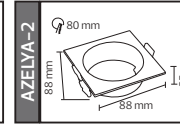

AZELYA SERİSİ

YENİ ÜRÜN

Model	Kod	Watt	Fiyat	Koli İçi	Renk		
AZELYA-1	015-048-0001	Max. 10W	1,77 $	200	SİYAH-BEYAZ	50,0x37,0x40,0	8,5
AZELYA-2	015-048-0002	Max. 10W	2,00 $	200	SİYAH-BEYAZ	52,0x37,0x50,0	10,2
AZELYA-3	015-048-0003	Max. 2x10W	4,21 $	120	SİYAH-BEYAZ	50,0x37,0x39,0	11,0