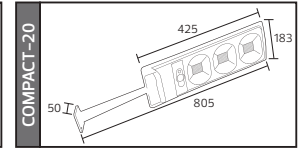

SOLAR

GRAND SERİSİ

Model	Kod	Watt	Fiyat	Koli İçi	Lümen	Renk	Işık Rengi
GRAND-50	074-009-0050	50 W	45,69 $	10	826 lm	SİYAH	6400K
GRAND-100	074-009-0100	100 W	56,36 $	10	984 lm	SİYAH	6400K
GRAND-200	074-009-0200	200 W	99,52 $	5	1198 lm	SİYAH	6400K
GRAND-300	074-009-0300	300 W	144,16 $	3	1567 lm	SİYAH	6400K

65,0x22,5x33,0	KG 31,9
42,0x34,0x43,0	KG 18,7
65,5x43,0x27,0	KG 13,2
87,0x26,0x27,0	KG 3,8