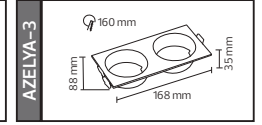

AZELYA SERİSİ

YENİ ÜRÜN

Model	Kod	Watt	Fiyat	Koli İçi	Renk		
AZELYA-1	015-048-0001	Max. 10W	1,77 $	200	BEYAZ	50,0x37,0x40,0	8,5
AZELYA-2	015-048-0002	Max. 10W	2,00 $	200	BEYAZ	52,0x37,0x50,0	10,2
AZELYA-3	015-048-0003	Max. 2x10W	4,21 $	120	BEYAZ	50,0x37,0x39,0	11,0