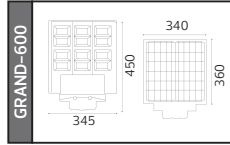

65,0x22,5x33,0	KG 31,9
42,0x34,0x43,0	KG 18,7
65,5x43,0x27,0	KG 13,2
87,0x26,0x27,0	KG 3,8

SOLAR

GRAND XL SERİSİ

YENİ ÜRÜN

Kod	Model	Watt	Fiyat	Koli İçi	Lümen	Renk	Işık Rengi		
074-009-0600	GRAND XL 600	600 W	155,00 \$	5	2092 lm	SİYAH	6400K	43,0x36,0x47,0	KG 4,1
074-009-0900	GRAND XL 900	900 W	161,44 \$	4	2668 lm	SİYAH	6400K	62,5x35,0x37,0	KG 4,3
074-009-1200	GRAND XL1200	1200 W	182,91 \$	4	3066 lm	SİYAH	6400K	70,0x35,0x37,0	KG 6,6