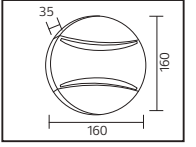

FOREX

YENİ ÜRÜN

Model	Kod	Watt	Fiyat	Koli İçi	Lümen	Renk	Işık Rengi
FOREX-10	076-098-0010	10 W	9,40 $	40	700 lm	SİYAH	4200K

PLASTİK

PALACE

YENİ ÜRÜN

Model	Kod	Watt	Fiyat	Koli İçi	Lümen	Renk	Işık Rengi
PALACE	076-081-0020	20 W	12,00 $	40	1400 lm	SİYAH	4200K

PLASTİK

MOZART

YENİ ÜRÜN

Model	Kod	Watt	Fiyat	Koli İçi	Lümen	Renk	Işık Rengi
MOZART-20	076-095-0020	20 W	12,47 $	40	1400 lm	SİYAH	4200K

PLASTİK

PIANO

YENİ ÜRÜN

Model	Kod	Watt	Fiyat	Koli İçi	Lümen	Renk	Işık Rengi
PIANO-15	076-096-0015	15 W	10,56 $	40	1050 lm	SİYAH	4200K

PLASTİK