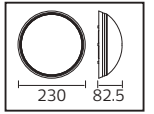

47,0x47,0x35,0	KG 11,0
47,0x47,0x35,0	KG 11,0
47,0x47,0x35,0	KG 11,0
47,0x47,0x35,0	KG 11,0
47,0x47,0x35,0	KG 11,0