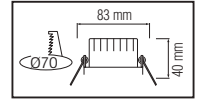

Model	Kod	Watt	Fiyat	Koli İçi	Lümen	Renk	Işık Rengi
LILYA-5	016-009-0005	5 W	4,39 $	100	335 lm	MAT KROM	2700K / 6400K
LILYA-5	016-009-0005	5 W	4,39 $	100	335 lm	WHITE	2700K / 6400K