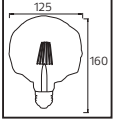

AMBER

RUSTIC CRYSTAL

Model	Kod	Watt	Fiyat	Koli İçi	Lümen	Işık Rengi
RUSTIC CRYSTAL-6	001-036-0006	6 W	15,47 $	50	540 lm	2200K

AMBER

ELLIPTIC

Model	Kod	Watt	Fiyat	Koli İçi	Lümen	Işık Rengi
ELLIPTIC	001-054-0008	8 W	42,05 $	8	710 lm	2200K

AMBER

TOLEDO

Model	Kod	Watt	Fiyat	Koli İçi	Lümen	Işık Rengi
TOLEDO	001-049-0008	8 W	45,25 $	6	710 lm	2200K

AMBER

GINZA

Model	Kod	Watt	Fiyat	Koli İçi	Lümen	Işık Rengi
GINZA	001-050-0008	8 W	42,83 $	6	710 lm	2200K

AMBER

ORIGAMI

Model	Kod	Watt	Fiyat	Koli İçi	Lümen	Işık Rengi
ORIGAMI	001-053-0008	8 W	48,10 $	10	710 lm	2200K