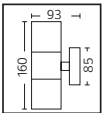

REGNUM

Model	Kod	Watt	Fiyat	Koli İçi	Renk
REGNUM-1	075-019-0001	Max. 35W	34,75 $	20	SİYAH
REGNUM-2	075-019-0002	Max. 2x35W	38,38 $	10	SİYAH
REGNUM-3	075-019-0003	Max. 35W	33,60 $	20	SİYAH
REGNUM-4	075-019-0004	Max. 2x35W	38,18 $	10	SİYAH

57,5x25,0x29,0	KG 11,0
57,5x25,0x25,0	KG 7,5
57,5x24,0x29,0	KG 10,0
57,5x24,0x25,0	KG 6,7

METAL

MANOLYA

Model	Kod	Watt	Fiyat	Koli İçi	Renk
MANOLYA-1	075-008-0001	Max. 35W	25,42 $	24	SİYAH
MANOLYA-1	075-008-0001	Max. 35W	25,42 $	24	KROM

30,5x38,0x27,0	KG 8,3
30,5x38,0x27,0	KG 8,3

METAL

MANOLYA

Model	Kod	Watt	Fiyat	Koli İçi	Renk
MANOLYA-2	075-008-0002	Max. 2x35W	31,90 $	16	SİYAH
MANOLYA-2	075-008-0002	Max. 2x35W	31,90 $	16	KROM

38,0x40,0x19,0	KG 9,4
38,0x40,0x19,0	KG 9,4

METAL

MANOLYA

Model	Kod	Watt	Fiyat	Koli İçi	Renk
MANOLYA-3	075-008-0003	Max. 2x60W	46,81 $	12	SİYAH

47,5x57,0x33,0	KG 19,6

METAL