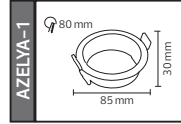

59,5x25,0x27,0	KG 8,7
59,5x25,0x27,0	KG 8,7
59,5x21,0x27,0	KG 7,7
59,5x21,0x27,0	KG 7,7
48,5x29,0x27,0	KG 9,2
48,5x29,0x27,0	KG 9,2

AZELYA SERİSİ

YENİ ÜRÜN

Model	Kod	Watt	Fiyat	Koli İçi	Renk		
AZELYA-1	015-048-0001	Max. 10W	1,77 \$	200	SİYAH	50,0x37,0x40,0	8,5
AZELYA-2	015-048-0002	Max. 10W	2,00 \$	200	SİYAH	52,0x37,0x50,0	10,2
AZELYA-3	015-048-0003	Max. 2x10W	4,21 \$	120	SİYAH	50,0x37,0x39,0	11,0