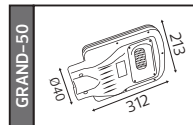

SOLAR

COMPACT SERİSİ

Model	Kod	Watt	Fiyat	Koli İçi	Lümen	Renk	Işık Rengi
COMPACT-20	074-010-0020	20 W	34,85 $	10	230 lm	SİYAH	6400K
COMPACT-30	074-010-0030	30 W	41,81 $	8	300 lm	SİYAH	6400K

52,5x41,5x45,0	KG 18,0
48,0x39,5x39,0	KG 18,5
45,0x39,5x39,0	KG 20,0

SOLAR

GRAND SERİSİ

Model	Kod	Watt	Fiyat	Koli İçi	Lümen	Renk	Işık Rengi
GRAND-50	074-009-0050	50 W	45,69 $	10	826 lm	SİYAH	6400K
GRAND-100	074-009-0100	100 W	56,36 $	10	984 lm	SİYAH	6400K
GRAND-200	074-009-0200	200 W	99,52 $	5	1198 lm	SİYAH	6400K
GRAND-300	074-009-0300	300 W	144,16 $	3	1567 lm	SİYAH	6400K

65,0x22,5x33,0	KG 31,9
42,0x34,0x43,0	KG 18,7
65,5x43,0x27,0	KG 13,2
87,0x26,0x27,0	KG 3,8