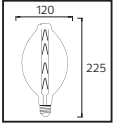

ENIGMA

Model	Kod	Watt	Fiyat	Koli İçi	Lümen	Işık Rengi
ENIGMA	001-051-0008	8 W	39,20 $	10	710 lm	2200K