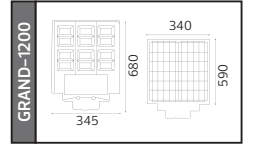

65,0x22,5x33,0	KG 31,9
42,0x34,0x43,0	KG 18,7
65,5x43,0x27,0	KG 13,2
87,0x26,0x27,0	KG 3,8

SOLAR

GRAND XL SERİSİ

YENİ ÜRÜN

Kod	Model	Watt	Fiyat	Koli İçi	Lümen	Renk	Işık Rengi		
074-009-0600	GRAND XL 600	600 W	155,00 \$	5	2092 lm	SİYAH	6400K	43,0x36,0x47,0	KG 4,1
074-009-0900	GRAND XL 900	900 W	161,44 \$	4	2668 lm	SİYAH	6400K	62,5x35,0x37,0	KG 4,3
074-009-1200	GRAND XL1200	1200 W	182,91 \$	4	3066 lm	SİYAH	6400K	70,0x35,0x37,0	KG 6,6