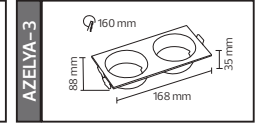

59,5x25,0x27,0	KG 8,7
59,5x25,0x27,0	KG 8,7
59,5x21,0x27,0	KG 7,7
59,5x21,0x27,0	KG 7,7
48,5x29,0x27,0	KG 9,2
48,5x29,0x27,0	KG 9,2

AZELYA SERİSİ

YENİ ÜRÜN

Model	Kod	Watt	Fiyat	Koli İçi	Renk		
AZELYA-1	015-048-0001	Max. 10W	1,77 \$	200	SİYAH	50,0x37,0x40,0	8,5
AZELYA-2	015-048-0002	Max. 10W	2,00 \$	200	SİYAH	52,0x37,0x50,0	10,2
AZELYA-3	015-048-0003	Max. 2x10W	4,21 \$	120	SİYAH	50,0x37,0x39,0	11,0