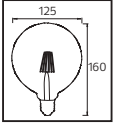

Model	Kod	Watt	Fiyat	Koli İçi	Lümen	Işık Rengi
RUSTIC TWIST-6	001-038-0006	6 W	15,78 $	50	540 lm	2200K

AMBER

RUSTIC MERIDIAN