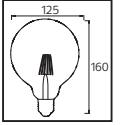

Model	Kod	Watt	Fiyat	Koli İçi	Lümen	Işık Rengi
RUSTIC MERIDIAN-6	001-037-0006	6 W	14,94 $	50	540 lm	2200K

AMBER

RUSTIC DIAMOND