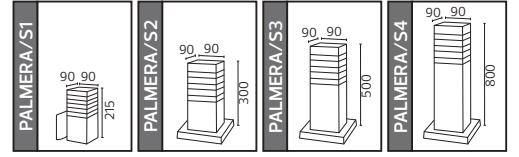

PALMERA/S SERİSİ

Model	Kod	Watt	Fiyat	Koli İçi	Renk	Boyutlar (mm)	Ağırlık (KG)
PALMERA/S1	075-017-0001	Max. 60W	51,66 $	10	SİYAH	53,0x22,0x36,0	9,6
PALMERA/S2	075-017-0002	Max. 60W	62,50 $	10	SİYAH	44,0x30,0x33,0	10,5
PALMERA/S3	075-017-0003	Max. 60W	85,63 $	10	SİYAH	44,0x30,0x53,0	14,5
PALMERA/S4	075-017-0004	Max. 60W	120,28 $	6	SİYAH	44,0x30,0x83,0	12,0

METAL

PALMERA SERİSİ

Model	Kod	Watt	Fiyat	Koli İçi	Renk	Boyutlar (mm)	Ağırlık (KG)
PALMERA-1	075-018-0001	Max. 60W	49,61 $	10	SİYAH	63,0x22,0x38,0	9,0
PALMERA-2	075-018-0002	Max. 60W	50,47 $	10	SİYAH	51,0x34,0x33,0	10,0
PALMERA-3	075-018-0003	Max. 60W	72,59 $	10	SİYAH	51,0x34,0x53,0	14,0
PALMERA-4	075-018-0004	Max. 60W	110,67 $	6	SİYAH	51,0x34,0x83,0	11,8

METAL