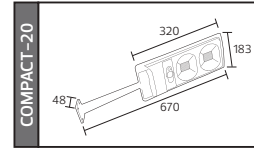

SOLAR

GRAND SERİSİ

Model	Kod	Watt	Fiyat	Koli İçi	Lümen	Renk	Işık Rengi
GRAND-50	074-009-0050	50 W	45,69 $	10	826 lm	SİYAH	6400K
GRAND-100	074-009-0100	100 W	56,36 $	10	984 lm	SİYAH	6400K
GRAND-200	074-009-0200	200 W	99,52 $	5	1198 lm	SİYAH	6400K
GRAND-300	074-009-0300	300 W	144,16 $	3	1567 lm	SİYAH	6400K

65,0x22,5x33,0	KG 31,9
42,0x34,0x43,0	KG 18,7
65,5x43,0x27,0	KG 13,2
87,0x26,0x27,0	KG 3,8