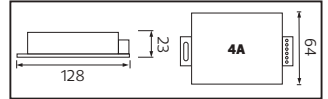

RGB KONTROL CİHAZI 4A

Model	Kod	Fiyat	Watt	28x35	50x50	Koli İçi
4A	100-002-0144	26,96 $	144 W	30m	10m	80