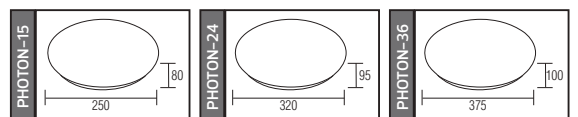

PHOTON SERİSİ

YENİ ÜRÜN

Model	Kod	Watt	Fiyat	Koli İçi	Lümen	Renk	Işık Rengi
PHOTON-15	027-005-0015	15 W	14,50 $	20	911 lm	BEYAZ	6400K
PHOTON-24	027-005-0024	24 W	19,48 $	12	1485 lm	BEYAZ	6400K
PHOTON-36	027-005-0036	36 W	26,34 $	12	2228 lm	BEYAZ	6400K

43,5x54,0x64,5	KG 7,1
68,5x62,0x35,0	KG 7,4
78,5x65,0x40,0	KG 9,9