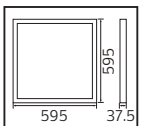

AZER SERİSİ

YENİ ÜRÜN

Model	Kod	Watt	Fiyat	Koli İçi	Renk
AZER-1	015-039-0001	Max. 50W	8,80 $	100	SİYAH-BEYAZ
AZER-1	015-039-0001	Max. 50W	8,80 $	100	BEYAZ
AZER-2	015-040-0001	Max. 50W	10,19 $	100	SİYAH-BEYAZ
AZER-2	015-040-0001	Max. 50W	10,19 $	100	BEYAZ
AZER-3	015-041-0001	Max. 50W	10,19 $	100	SİYAH-BEYAZ
AZER-3	015-041-0001	Max. 50W	10,19 $	100	BEYAZ

55,0x47,0x23,0	KG 4,35
55,0x47,0x23,0	KG 2,9
55,0x47,0x23,0	KG 4,65
55,0x47,0x23,0	KG 3,1
55,0x47,0x23,0	KG 4,95
55,0x47,0x23,0	KG 3,3

Made in **Türkiye**

PLAZMA

Model	Kod	Watt	Fiyat	Koli İçi	Lümen	Renk	Işık Rengi
PLAZMA-40	056-009-0040	40 W	14,30 $	10	4265 lm	BEYAZ	4200K / 6400K

62,0x36,5x61,5	KG 12,5

BACKLIGHT