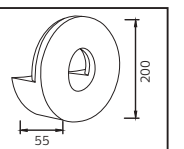

SUGA-5/RC

YENİ ÜRÜN

Model	Kod	Watt	Fiyat	Koli İçi	Lümen	Renk	Işık Rengi
SUGA-5/RC	076-019-0005	5 W	7,75 $	50	350 lm	SIYAH	4200K

PLASTİK

SUGA-5/SC

YENİ ÜRÜN

Model	Kod	Watt	Fiyat	Koli İçi	Lümen	Renk	Işık Rengi
SUGA-15/SC	076-020-0005	5 W	8,59 $	50	350 lm	SIYAH	4200K

PLASTİK

SUGA-12/RC

Model	Kod	Watt	Fiyat	Koli İçi	Lümen	Renk	Işık Rengi
SUGA-12/RC	076-019-0012	12 W	12,71 $	20	840 lm	SIYAH	4200K

PLASTİK

SUGA-12/SC

Model	Kod	Watt	Fiyat	Koli İçi	Lümen	Renk	Işık Rengi
SUGA-12/SC	076-020-0012	12 W	14,23 $	20	840 lm	SIYAH	4200K

PLASTİK

DONUT

YENİ ÜRÜN

Model	Kod	Watt	Fiyat	Koli İçi	Lümen	Renk	Işık Rengi
DONUT-10	076-099-0010	10 W	12,78 $	40	700 lm	SIYAH	4200K

PLASTİK