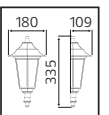

BEGONYA-1

Model	Kod	Watt	Fiyat	Koli İçi	Renk
BEGONYA-1	400-010-116	Max. 40W	249,00 TL	12	SİYAH
BEGONYA-1	400-020-116	Max. 40W	249,00 TL	12	BEYAZ

PLASTİK

BEGONYA-2

Model	Kod	Watt	Fiyat	Koli İçi	Renk
BEGONYA-2	400-010-117	Max. 40W	249,00 TL	12	SİYAH
BEGONYA-2	400-020-117	Max. 40W	249,00 TL	12	BEYAZ

PLASTİK

BEGONYA-3

Model	Kod	Watt	Fiyat	Koli İçi	Renk
BEGONYA-3	400-010-118	Max. 40W	260,00 TL	12	SİYAH
BEGONYA-3	400-020-118	Max. 40W	260,00 TL	12	BEYAZ

PLASTİK

BEGONYA-4

Model	Kod	Watt	Fiyat	Koli İçi	Renk
BEGONYA-4	400-010-120	Max. 40W	210,00 TL	20	SİYAH
BEGONYA-4	400-020-120	Max. 40W	210,00 TL	20	BEYAZ

PLASTİK