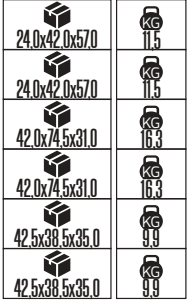

SANDRA SERİSİ

Model	Kod	Watt	Fiyat	Koli İçi	Lümen	Renk	Işık Rengi
SANDRA-5	016-043-0005	5 W	13,80 $	50	430 lm	BEYAZ	4200K
SANDRA-5	016-043-0005	5 W	13,80 $	50	430 lm	SİYAH	4200K
SANDRA-10	016-043-0010	10 W	17,94 $	50	950 lm	BEYAZ	4200K
SANDRA-10	016-043-0010	10 W	17,94 $	50	950 lm	SİYAH	4200K
SANDRA-15	016-043-0015	15 W	28,30 $	20	1500 lm	BEYAZ	4200K
SANDRA-15	016-043-0015	15 W	28,30 $	20	1500 lm	SİYAH	4200K