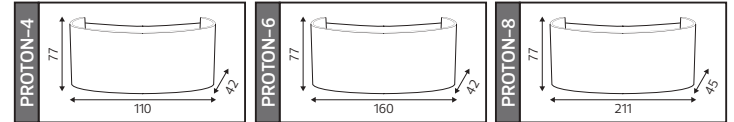

PLASTİK

ETNA

YENİ ÜRÜN

Model	Kod	Watt	Fiyat	Koli İçi	Lümen	Renk	Işık Rengi
ETNA-4	076-094-0004	4 W	7,35 $	50	280 lm	SIYAH	4200K

47,5x32,5x20,5	24,0