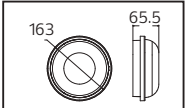

ARTOS 15

Model	Kod	Watt	Fiyat	Koli İçi	Lümen	Renk	Işık Rengi
ARTOS 15	400-001-127	15 W	177,70 TL	30	1500 lm	BEYAZ	4200K
ARTOS 15	400-011-127	15 W	177,70 TL	30	1500 lm	SİYAH	4200K
ARTOS 15	400-002-127	15 W	177,70 TL	30	1500 lm	BEYAZ	6400K
ARTOS 15	400-012-127	15 W	177,70 TL	30	1500 lm	SİYAH	6400K