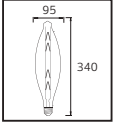

ELLIPTIC

Model	Kod	Watt	Fiyat	Koli İçi	Lümen	Işık Rengi
ELLIPTIC	001-054-0008	8 W	42,05 $	8	710 lm	2200K

AMBER

TOLEDO

Model	Kod	Watt	Fiyat	Koli İçi	Lümen	Işık Rengi
TOLEDO	001-049-0008	8 W	45,25 $	6	710 lm	2200K