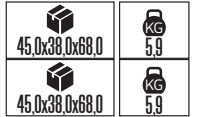

BEGONYA-1

Model	Kod	Watt	Fiyat	Koli İçi	Renk
BEGONYA-1	400-010-116	Max. 40W	249,00 TL	12	SİYAH
BEGONYA-1	400-020-116	Max. 40W	249,00 TL	12	BEYAZ

PLASTİK

BEGONYA-2

Model	Kod	Watt	Fiyat	Koli İçi	Renk
BEGONYA-2	400-010-117	Max. 40W	249,00 TL	12	SİYAH
BEGONYA-2	400-020-117	Max. 40W	249,00 TL	12	BEYAZ

PLASTİK

BEGONYA-3

Model	Kod	Watt	Fiyat	Koli İçi	Renk
BEGONYA-3	400-010-118	Max. 40W	260,00 TL	12	SİYAH
BEGONYA-3	400-020-118	Max. 40W	260,00 TL	12	BEYAZ

PLASTİK

BEGONYA-4

Model	Kod	Watt	Fiyat	Koli İçi	Renk
BEGONYA-4	400-010-120	Max. 40W	210,00 TL	20	SİYAH
BEGONYA-4	400-020-120	Max. 40W	210,00 TL	20	BEYAZ

PLASTİK