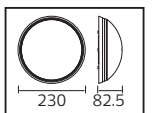

47,0x47,0x35,0	KG 11,0
47,0x47,0x35,0	KG 11,0
47,0x47,0x35,0	KG 11,0
47,0x47,0x35,0	KG 11,0
47,0x47,0x35,0	KG 11,0