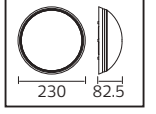

47,0x47,0x35,0	KG 11,0
47,0x47,0x35,0	KG 11,0
47,0x47,0x35,0	KG 11,0
47,0x47,0x35,0	KG 11,0
47,0x47,0x35,0	KG 11,0