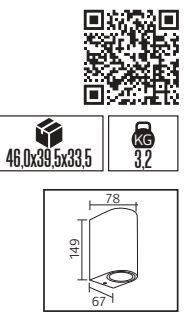

SALKIM

Model	Kod	Watt	Fiyat	Koli İçi	Lümen	Renk	Işık Rengi
SALKIM	076-008-0006	6 W	37,43 $	16	380 lm	SİYAH	4200K

METAL

SELVI

Model	Kod	Watt	Fiyat	Koli İçi	Lümen	Renk	Işık Rengi
SELVI	076-007-0006	6 W	32,70 $	24	380 lm	SİYAH	4200K

METAL

MAMBA

YENİ ÜRÜN

Model	Kod	Watt	Fiyat	Koli İçi	Renk
MAMBA	076-066-0001	Max. 2x35W	9,07 $	50	SİYAH

PLASTİK

MAMBA-SQ

YENİ ÜRÜN

Model	Kod	Watt	Fiyat	Koli İçi	Renk
MAMBA-SQ	076-067-0001	Max. 2x35W	9,19 $	50	SİYAH

PLASTİK

WINDSOR

YENİ ÜRÜN

Model	Kod	Watt	Fiyat	Koli İçi	Lümen	Renk	Işık Rengi
WINDSOR-6	076-051-0006	6 W	7,97 $	50	420 lm	SİYAH	4200K

PLASTİK