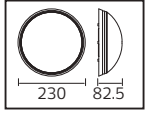

47,0x47,0x35,0	KG 11,0
47,0x47,0x35,0	KG 11,0
47,0x47,0x35,0	KG 11,0
47,0x47,0x35,0	KG 11,0
47,0x47,0x35,0	KG 11,0