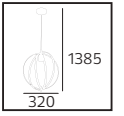

KATLANABİLİR