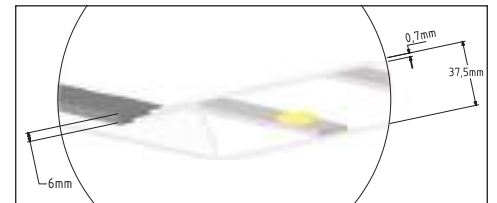

AZER SERİSİ

YENİ ÜRÜN

Model	Kod	Watt	Fiyat	Koli İçi	Renk
AZER-1	015-039-0001	Max. 50W	8,80 $	100	SİYAH-BEYAZ
AZER-1	015-039-0001	Max. 50W	8,80 $	100	BEYAZ
AZER-2	015-040-0001	Max. 50W	10,19 $	100	SİYAH-BEYAZ
AZER-2	015-040-0001	Max. 50W	10,19 $	100	BEYAZ
AZER-3	015-041-0001	Max. 50W	10,19 $	100	SİYAH-BEYAZ
AZER-3	015-041-0001	Max. 50W	10,19 $	100	BEYAZ

55,0x47,0x23,0	KG 4,35
55,0x47,0x23,0	KG 2,9
55,0x47,0x23,0	KG 4,65
55,0x47,0x23,0	KG 3,1
55,0x47,0x23,0	KG 4,95
55,0x47,0x23,0	KG 3,3

Made in **Türkiye**

PLAZMA

Model	Kod	Watt	Fiyat	Koli İçi	Lümen	Renk	Işık Rengi
PLAZMA-40	056-009-0040	40 W	14,30 $	10	4265 lm	BEYAZ	4200K / 6400K

62,0x36,5x61,5	KG 12,5

BACKLIGHT