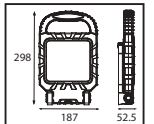

KATLANABİLİR