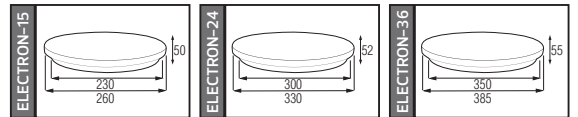

ELECTRON SERİSİ

YENİ ÜRÜN

Model	Kod	Watt	Fiyat	Koli İçi	Lümen	Renk	Işık Rengi
ELECTRON-15	027-010-0015	15 W	14,46 $	20	911 lm	BEYAZ	6400K
ELECTRON-24	027-010-0024	24 W	19,40 $	12	1485 lm	BEYAZ	6400K
ELECTRON-36	027-010-0036	36 W	26,27 $	12	2228 lm	BEYAZ	6400K

51,5x31,0x31,0	KG 6,9
36,5x68,5x35,0	KG 6,8
19,0x38,0x40,0	KG 9,3