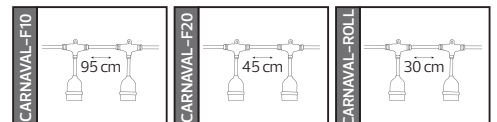

48,0x35,0x35,0	KG 25,6
48,0x31,0x31,0	KG 19,0
48,0x32,0x32,0	KG 18,2