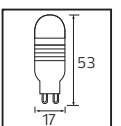

HL 449L

Model	Watt	Fiyat	Koli İçi	Lümen	Işık Rengi
HL 449L	2.5 W	1,60 $	216	80 lm	6400K