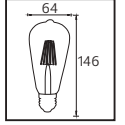

Model	Kod	Watt	Fiyat	Koli İçi	Lümen	Işık Rengi
RUSTIC VINTAGE-6	001-029-0006	6 W	4,85 $	100	540 lm	2200K

AMBER

RUSTIC GLOBE