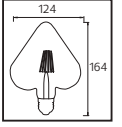

Model	Kod	Watt	Fiyat	Koli İçi	Lümen	Işık Rengi
RUSTIC HEART-6	001-032-0006	6 W	14,35 $	40	540 lm	2200K

AMBER

RUSTIC TWIST