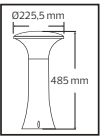

PRİZMA

Model	Kod	Watt	Fiyat	Koli İçi	Renk
PRİZMA	400-010-129	Max. 40W	344,95 TL	8	SİYAH
PRİZMA	400-020-129	Max. 40W	344,95 TL	8	BEYAZ

PLASTİK

PRİZMA 2

YENİ ÜRÜN

Model	Kod	Watt	Fiyat	Koli İçi	Renk
PRİZMA 2	400-010-144	Max. 40W	376,45 TL	8	SİYAH
PRİZMA 2	400-020-144	Max. 40W	376,45 TL	8	BEYAZ

PLASTİK

PAPATYA-1

Model	Kod	Watt	Fiyat	Koli İçi	Renk
PAPATYA-1	400-000-141	Max. 40W	275,64 TL	8	SİYAH
PAPATYA-1	400-001-141	Max. 40W	275,64 TL	8	GRİ

PLASTİK

PAPATYA-2

Model	Kod	Watt	Fiyat	Koli İçi	Renk
PAPATYA-2	400-000-142	Max. 40W	321,00 TL	6	SİYAH
PAPATYA-2	400-001-142	Max. 40W	321,00 TL	6	GRİ

PLASTİK