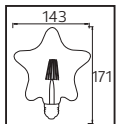

Model	Kod	Watt	Fiyat	Koli İçi	Lümen	Işık Rengi
RUSTIC STAR-6	001-031-0006	6 W	14,92 $	40	540 lm	2200K