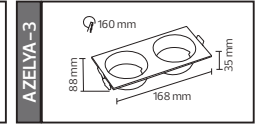

AZELYA SERİSİ

YENİ ÜRÜN

Model	Kod	Watt	Fiyat	Koli İçi	Renk		
AZELYA-1	015-048-0001	Max. 10W	1,77 $	200	SİYAH-BEYAZ	50,0x37,0x40,0	8,5
AZELYA-2	015-048-0002	Max. 10W	2,00 $	200	SİYAH-BEYAZ	52,0x37,0x50,0	10,2
AZELYA-3	015-048-0003	Max. 2x10W	4,21 $	120	SİYAH-BEYAZ	50,0x37,0x39,0	11,0