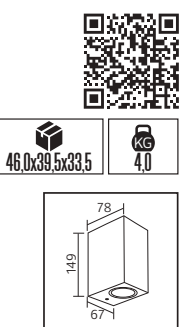

SALKIM

Model	Kod	Watt	Fiyat	Koli İçi	Lümen	Renk	Işık Rengi
SALKIM	076-008-0006	6 W	37,43 $	16	380 lm	SİYAH	4200K

METAL

SELVI

Model	Kod	Watt	Fiyat	Koli İçi	Lümen	Renk	Işık Rengi
SELVI	076-007-0006	6 W	32,70 $	24	380 lm	SİYAH	4200K

METAL

MAMBA

YENİ ÜRÜN

Model	Kod	Watt	Fiyat	Koli İçi	Renk
MAMBA	076-066-0001	Max. 2x35W	9,07 $	50	SİYAH

PLASTİK

MAMBA-SQ

YENİ ÜRÜN

Model	Kod	Watt	Fiyat	Koli İçi	Renk
MAMBA-SQ	076-067-0001	Max. 2x35W	9,19 $	50	SİYAH

PLASTİK

WINDSOR

YENİ ÜRÜN

Model	Kod	Watt	Fiyat	Koli İçi	Lümen	Renk	Işık Rengi
WINDSOR-6	076-051-0006	6 W	7,97 $	50	420 lm	SİYAH	4200K

PLASTİK