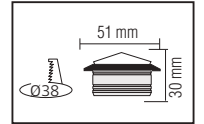

FIONA

Model	Kod	Watt	Fiyat	Koli İçİ	Lümen	Renk	Işık Rengi
FIONA	016-028-0001	1W	3,69 $	200	70 lm	SİYAH	4200K / 6400K
FIONA	016-028-0001	1W	3,69 $	200	70 lm	MAT KROM	4200K / 6400K