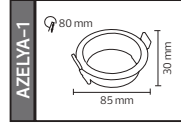

AZELYA SERİSİ

YENİ ÜRÜN

Model	Kod	Watt	Fiyat	Koli İçi	Renk		
AZELYA-1	015-048-0001	Max. 10W	1,77 $	200	BEYAZ	50,0x37,0x40,0	8,5
AZELYA-2	015-048-0002	Max. 10W	2,00 $	200	BEYAZ	52,0x37,0x50,0	10,2
AZELYA-3	015-048-0003	Max. 2x10W	4,21 $	120	BEYAZ	50,0x37,0x39,0	11,0