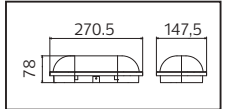

AYDOS 20

Model	Kod	Watt	Fiyat	Koli İçi	Lümen	Renk	Işık Rengi
AYDOS 20	400-001-126	20 W	233,45 TL	20	2050 lm	BEYAZ	4200K
AYDOS 20	400-011-126	20 W	233,45 TL	20	2050 lm	SİYAH	4200K
AYDOS 20	400-002-126	20 W	233,45 TL	20	2050 lm	BEYAZ	6400K
AYDOS 20	400-012-126	20 W	233,45 TL	20	2050 lm	SİYAH	6400K