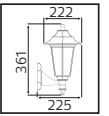

BEGONYA-1

Model	Kod	Watt	Fiyat	Koli İçi	Renk
BEGONYA-1	400-010-116	Max. 40W	249,00 TL	12	SİYAH
BEGONYA-1	400-020-116	Max. 40W	249,00 TL	12	BEYAZ

PLASTİK

BEGONYA-2

Model	Kod	Watt	Fiyat	Koli İçi	Renk
BEGONYA-2	400-010-117	Max. 40W	249,00 TL	12	SİYAH
BEGONYA-2	400-020-117	Max. 40W	249,00 TL	12	BEYAZ

PLASTİK

BEGONYA-3

Model	Kod	Watt	Fiyat	Koli İçi	Renk
BEGONYA-3	400-010-118	Max. 40W	260,00 TL	12	SİYAH
BEGONYA-3	400-020-118	Max. 40W	260,00 TL	12	BEYAZ

PLASTİK

BEGONYA-4

Model	Kod	Watt	Fiyat	Koli İçi	Renk
BEGONYA-4	400-010-120	Max. 40W	210,00 TL	20	SİYAH
BEGONYA-4	400-020-120	Max. 40W	210,00 TL	20	BEYAZ

PLASTİK