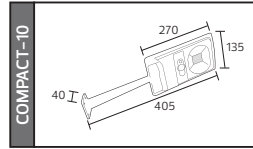

SOLAR

GRAND SERİSİ

Model	Kod	Watt	Fiyat	Koli İçi	Lümen	Renk	Işık Rengi
GRAND-50	074-009-0050	50 W	45,69 $	10	826 lm	SİYAH	6400K
GRAND-100	074-009-0100	100 W	56,36 $	10	984 lm	SİYAH	6400K
GRAND-200	074-009-0200	200 W	99,52 $	5	1198 lm	SİYAH	6400K
GRAND-300	074-009-0300	300 W	144,16 $	3	1567 lm	SİYAH	6400K

65,0x22,5x33,0	KG 31,9
42,0x34,0x43,0	KG 18,7
65,5x43,0x27,0	KG 13,2
87,0x26,0x27,0	KG 3,8