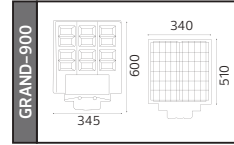

65,0x22,5x33,0	KG 31,9
42,0x34,0x43,0	KG 18,7
65,5x43,0x27,0	KG 13,2
87,0x26,0x27,0	KG 3,8

SOLAR

GRAND XL SERİSİ

YENİ ÜRÜN

Kod	Model	Watt	Fiyat	Koli İçi	Lümen	Renk	Işık Rengi		
074-009-0600	GRAND XL 600	600 W	155,00 \$	5	2092 lm	SİYAH	6400K	43,0x36,0x47,0	KG 4,1
074-009-0900	GRAND XL 900	900 W	161,44 \$	4	2668 lm	SİYAH	6400K	62,5x35,0x37,0	KG 4,3
074-009-1200	GRAND XL1200	1200 W	182,91 \$	4	3066 lm	SİYAH	6400K	70,0x35,0x37,0	KG 6,6