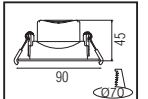

Model	Kod	Watt	Fiyat	Koli İçi	Lümen	Renk	Işık Rengi
AMARA	016-079-0006	6 W	3,82 $	100	480 lm	BEYAZ	2700K / 6400K
AMARA	016-079-0006	6 W	3,82 $	100	480 lm	SİYAH	2700K / 6400K