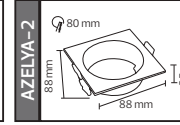

AZELYA SERİSİ

YENİ ÜRÜN

Model	Kod	Watt	Fiyat	Koli İçi	Renk		
AZELYA-1	015-048-0001	Max. 10W	1,77 $	200	BEYAZ	50,0x37,0x40,0	8,5
AZELYA-2	015-048-0002	Max. 10W	2,00 $	200	BEYAZ	52,0x37,0x50,0	10,2
AZELYA-3	015-048-0003	Max. 2x10W	4,21 $	120	BEYAZ	50,0x37,0x39,0	11,0