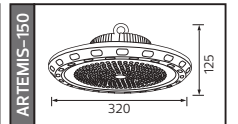

ARTEMIS SERİSİ

Model	Kod	Watt	Fiyat	Koli İçi	Lümen	Renk	Işık Rengi		
ARTEMIS-100	063-003-0100	100 W	97,36 $	6	11400 lm	SİYAH	6400K	56,5x28,5x41,5	KG 8,0
ARTEMIS-150	063-003-0150	150 W	173,65 $	1	17150 lm	SİYAH	6400K	33,0x33,0x15,0	KG 1,8