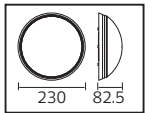

47,0x47,0x35,0	KG 11,0
47,0x47,0x35,0	KG 11,0
47,0x47,0x35,0	KG 11,0
47,0x47,0x35,0	KG 11,0
47,0x47,0x35,0	KG 11,0