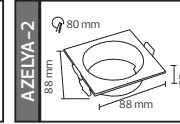

59,5x25,0x27,0	KG 8,7
59,5x25,0x27,0	KG 8,7
59,5x21,0x27,0	KG 7,7
59,5x21,0x27,0	KG 7,7
48,5x29,0x27,0	KG 9,2
48,5x29,0x27,0	KG 9,2

AZELYA SERİSİ

YENİ ÜRÜN

Model	Kod	Watt	Fiyat	Koli İçi	Renk		
AZELYA-1	015-048-0001	Max. 10W	1,77 \$	200	SİYAH	50,0x37,0x40,0	8,5
AZELYA-2	015-048-0002	Max. 10W	2,00 \$	200	SİYAH	52,0x37,0x50,0	10,2
AZELYA-3	015-048-0003	Max. 2x10W	4,21 \$	120	SİYAH	50,0x37,0x39,0	11,0