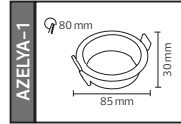

AZELYA SERİSİ

YENİ ÜRÜN

Model	Kod	Watt	Fiyat	Koli İçi	Renk		
AZELYA-1	015-048-0001	Max. 10W	1,77 $	200	SİYAH-BEYAZ	50,0x37,0x40,0	8,5
AZELYA-2	015-048-0002	Max. 10W	2,00 $	200	SİYAH-BEYAZ	52,0x37,0x50,0	10,2
AZELYA-3	015-048-0003	Max. 2x10W	4,21 $	120	SİYAH-BEYAZ	50,0x37,0x39,0	11,0