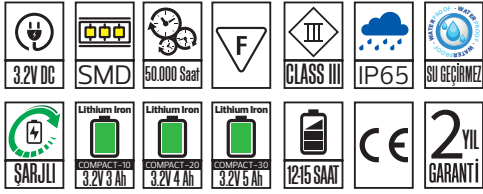

SOLAR

GRAND SERİSİ

Model	Kod	Watt	Fiyat	Koli İçi	Lümen	Renk	Işık Rengi
GRAND-50	074-009-0050	50 W	45,69 $	10	826 lm	SİYAH	6400K
GRAND-100	074-009-0100	100 W	56,36 $	10	984 lm	SİYAH	6400K
GRAND-200	074-009-0200	200 W	99,52 $	5	1198 lm	SİYAH	6400K
GRAND-300	074-009-0300	300 W	144,16 $	3	1567 lm	SİYAH	6400K

65,0x22,5x33,0	KG 31,9
42,0x34,0x43,0	KG 18,7
65,5x43,0x27,0	KG 13,2
87,0x26,0x27,0	KG 3,8