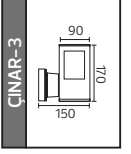

ÇINAR SERİSİ

Model	Kod	Watt	Fiyat	Koli İçi	Renk
ÇINAR-1	400-010-134	Max. 60W	251,36 TL	12	SİYAH
ÇINAR-2	400-010-135	Max. 60W	331,00 TL	8	SİYAH

46,0x46,0x61,0

5,3

46,0x46,0x52,0

5,6