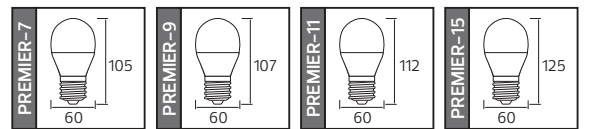

Made in **Türkiye**

DOB
CIRCUIT

PREMIER SERİSİ

YENİ ÜRÜN

F A G

Model	Kod	Watt	Fiyat	Koli İçi	Lümen	Işık Rengi	Boyutlar (mm)	Ağırlık (kg)
PREMIER-7	001-006-0007	7W	1,24 \$	100	850 lm	2700K/4200K/6400K	58,0x29,0x22,0	4,05
PREMIER-9	001-006-0009	9W	1,33 \$	100	1000 lm	2700K/4200K/6400K	62,0x32,0x23,0	4,25
PREMIER-11	001-006-0011	11W	1,43 \$	100	1150 lm	2700K/4200K/6400K	62,0x32,0x25,0	4,40
PREMIER-15	001-006-0015	15W	1,52 \$	100	1500 lm	2700K/4200K/6400K	62,0x32,0x27,0	4,52