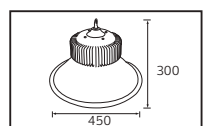

OLIMPOS

Model	Kod	Watt	Fiyat	Koli İçi	Lümen	Renk	Işık Rengi		
OLIMPOS-100	063-002-0100	100 W	80,10 $	6	9200 lm	KROM	4200K	49,0x49,0x49,0	KG 12,5