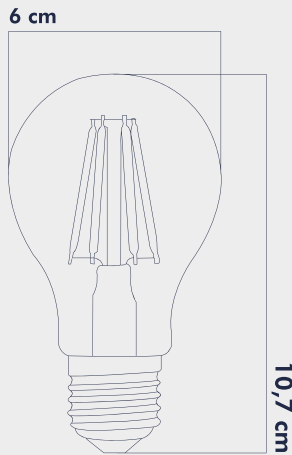

BULB FEATURES

Product code : Erd-261
Product Type : A60
Cap Type : E27
Voltage : 220-240V AC
Dimmer : No
Lifetime : 15,000h*

LIGHT FEATURES

Light Power : 760Lm
Colour : Daylight
: Warm White
: White Light
Color Temp. : 3000k
4000k
6500k

ENERGY CONSUMPTION

Voltage: : 6W
Energy Efficiency : E

PACKAGE DIMENSION AND WEIGHT

In The Package : 100 Pcs
Box Size : 65x32.5x27
Box WEIGHT : 5.3 Kg.

INFORMATION SHEET

PRODUCT SIZES