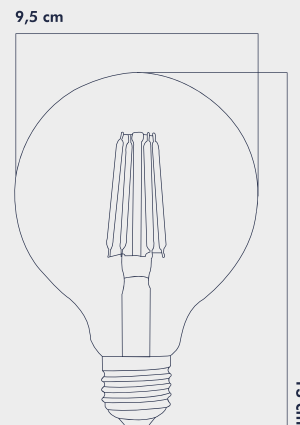

INFORMATION SHEET

PRODUCT SIZES