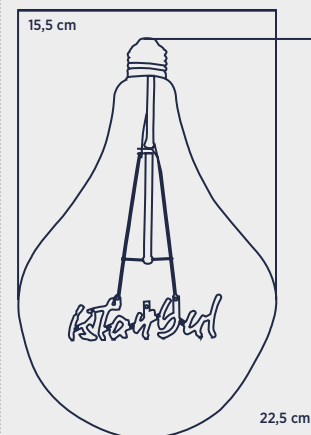

INFORMATION SHEET

PRODUCT SIZES