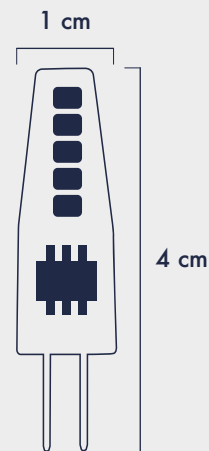

INFORMATION SHEET

PRODUCT SIZES