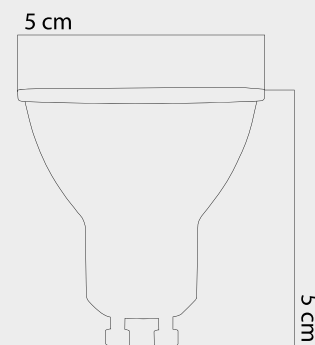

INFORMATION SHEET

PRODUCT SIZES