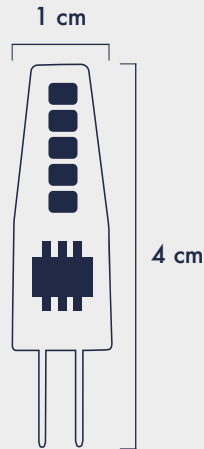

BULB FEATURES

Product code : Erd-276
Product Type : 2835/10D
Cap Type : G4
Voltage : 12V
Dimmer : No
Lifetime : 15,000h*

LIGHT FEATURES

Light Power : 150Lm
Colour : Daylight
Color Temp. : 3000k

ENERGY CONSUMPTION

Voltage: : 2W
Energy Efficiency : G

PACKAGE DIMENSION AND WEIGHT

In The Package : 100 Pcs
Box Size : 8x16.5x9.5
Box WEIGHT : 370 gr.

INFORMATION SHEET

PRODUCT SIZES