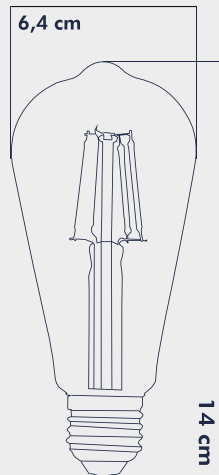

BULB FEATURES

Product code : Erd-209
Product Type : ST64
Cap Type : E27
Voltage : 220-240V AC
Dimmer : No
Lifetime : 15,000h*

LIGHT FEATURES

Light Power : 660Lm
Colour : White Light
Color Temp. : 6500k

ENERGY CONSUMPTION

Voltage: : 6W
Energy Efficiency : E

PACKAGE DIMENSION AND WEIGHT

In The Package : 100 Pcs
Box Size : 70x35x32
Box WEIGHT : 7.3 Kg.

INFORMATION SHEET

PRODUCT SIZES