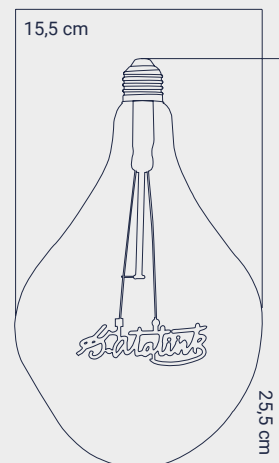

INFORMATION SHEET

PRODUCT SIZES