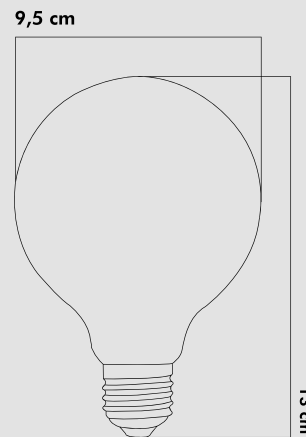

INFORMATION SHEET

PRODUCT SIZES