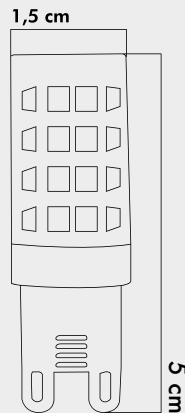

BULB FEATURES

Product code : Erd-287
Product Type : 2835/52D
Cap Type : G9
Voltage : 220-240V AC
Dimmer : Yes
Lifetime : 15,000h*

LIGHT FEATURES

Light Power : 300Lm
Colour : Daylight
: Warm White
: White Light
Color Temp. : 3000k
4000k
6500k

ENERGY CONSUMPTION

Voltage: : 5W
Energy Efficiency : G

PACKAGE DIMENSION AND WEIGHT

In The Package : 100 Pcs
Box Size : 11x21x13
Box WEIGHT : 600 gr.

INFORMATION SHEET

PRODUCT SIZES