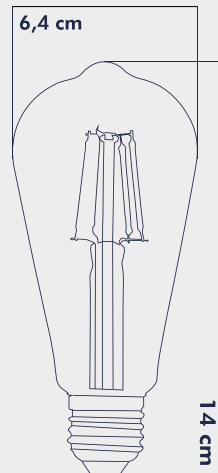

INFORMATION SHEET

PRODUCT SIZES