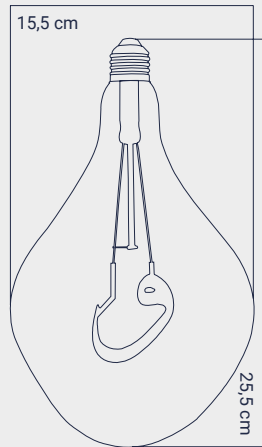

BULB FEATURES

Product code : Erd-2019/3
Product Type : Heka Special Design
Cap Type : E27
Voltage : 220-240V AC
Dimmer : Yes
Lifetime : 15,000h*

ENERGY CONSUMPTION

Voltage: : 5W
Energy Efficiency : G

INFORMATION SHEET

PRODUCT BARCODE

LIGHT FEATURES

Light Power : 120Lm
Colour : Daylight
Color Temp. : 2200k

PACKAGE DIMENSION AND WEIGHT

In The Package : 1 Pcs
Box Size : 20x19x32.5
Box WEIGHT : 930 Kg.

PRODUCT SIZES