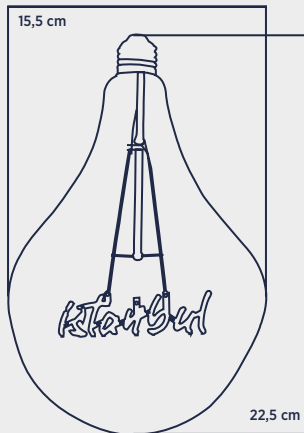

BULB FEATURES

Product code : Erd-1453/2
Product Type : Heka Special Design
Cap Type : E27
Voltage : 220-240V AC
Dimmer : Yes
Lifetime : 15,000h*

LIGHT FEATURES

Light Power : 120Lm
Colour : Daylight
Color Temp. : 2200k

ENERGY CONSUMPTION

Voltage: : 5W
Energy Efficiency : G

PACKAGE DIMENSION AND WEIGHT

In The Package : 1 Pcs
Box Size : 20x19x32.5
Box WEIGHT : 930 Kg.

INFORMATION SHEET

PRODUCT SIZES