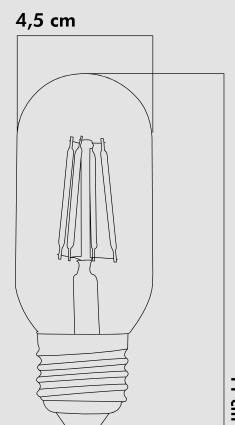

INFORMATION SHEET

PRODUCT SIZES