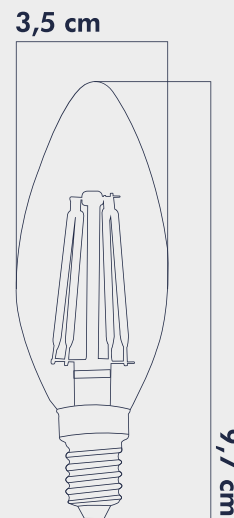

INFORMATION SHEET

PRODUCT SIZES