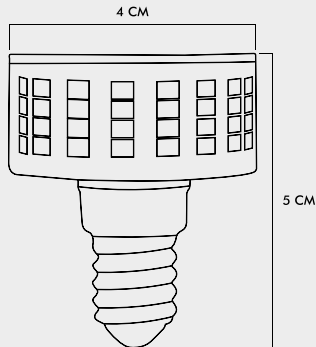

BULB FEATURES

Product code : Erd-258
Product Type : 2835/90D
Cap Type : E14
Voltage : 220-240V AC
Dimmer : No
Lifetime : 15,000h*

LIGHT FEATURES

Light Power : 750Lm
Colour : Daylight
Color Temp. : 3000k

ENERGY CONSUMPTION

Voltage: : 9W
Energy Efficiency : G

PACKAGE DIMENSION AND WEIGHT

In The Package : 100 Pcs
Box Size : 24.5x24.5x20
Box WEIGHT : 4.2 Kg.

INFORMATION SHEET

PRODUCT SIZES