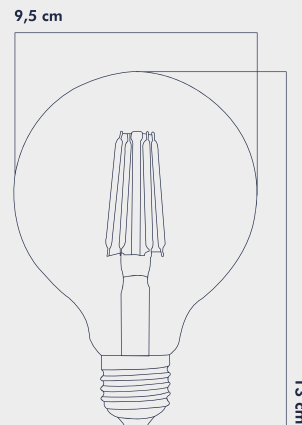

INFORMATION SHEET

PRODUCT SIZES