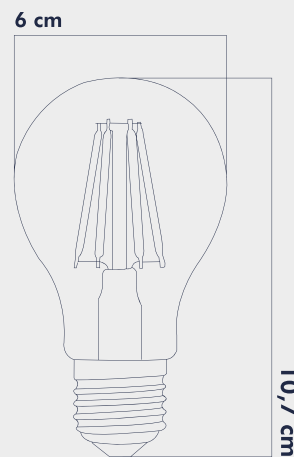

INFORMATION SHEET

PRODUCT SIZES