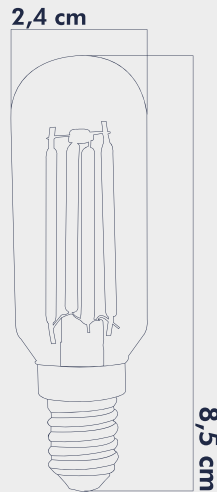

BULB FEATURES

Product code : Erd-51
Product Type : T25
Cap Type : E14
Voltage : 220-240V AC
Dimmer : No
Lifetime : 15,000h*

LIGHT FEATURES

Light Power : 390Lm
Colour : Daylight
Color Temp. : 2500k

ENERGY CONSUMPTION

Voltage : 4W
Energy Efficiency : F

PACKAGE DIMENSION AND WEIGHT

In The Package : 100 Pcs
Box Size : 30x15.5x20
Box WEIGHT : 1.9 Kg.

INFORMATION SHEET

PRODUCT SIZES