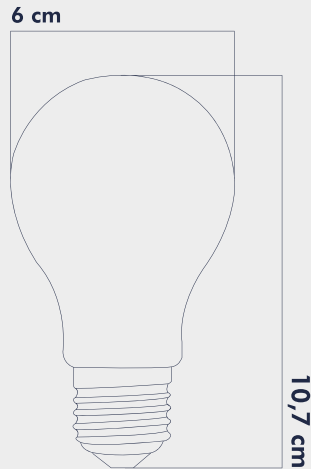

BULB FEATURES

Product code : Erd-235
Product Type : A60
Cap Type : E27
Voltage : 220-240V AC
Dimmer : No
Lifetime : 15,000h*

LIGHT FEATURES

Light Power : 575Lm
Colour : Daylight
Color Temp. : 3000k

ENERGY CONSUMPTION

Voltage: : 6W
Energy Efficiency : F

PACKAGE DIMENSION AND WEIGHT

In The Package : 100 Pcs
Box Size : 52x52.5x24.5
Box WEIGHT : 5.3 Kg.

INFORMATION SHEET

PRODUCT SIZES