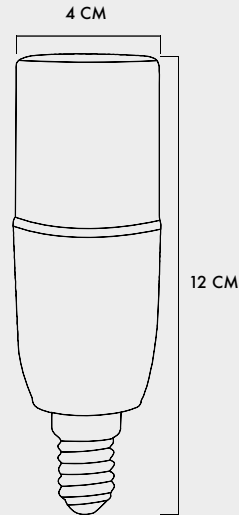

BULB FEATURES

Product code : Erd-257
Product Type : T37
Cap Type : E14
Voltage : 220-240V AC
Dimmer : No
Lifetime : 15,000h*

LIGHT FEATURES

Light Power : 620Lm
Colour : White Light
Color Temp. : 6500k

ENERGY CONSUMPTION

Voltage: : 7W
Energy Efficiency : F

PACKAGE DIMENSION AND WEIGHT

In The Package : 100 Pcs
Box Size : 21x40x26.5
Box WEIGHT : 5.2 Kg

INFORMATION SHEET

PRODUCT SIZES