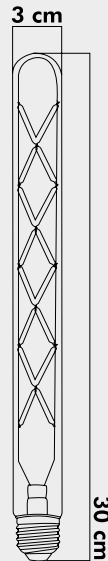

PRODUCT SIZES