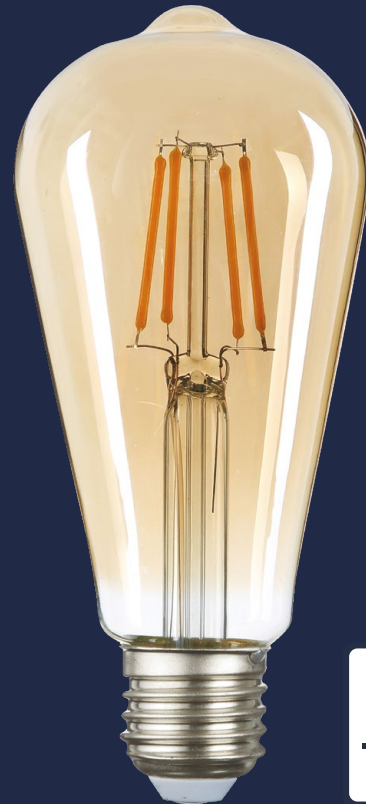

ERD-31

1,90 $