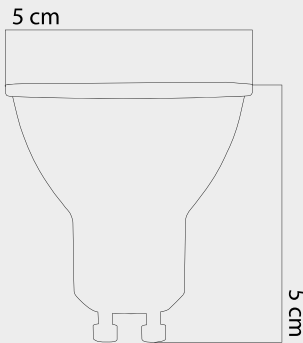

BULB FEATURES

Product code : Erd-285
Product Type : GU-10
Cap Type : GU10
Voltage : 220-240V AC
Dimmer : Yes
Lifetime : 15,000h*

LIGHT FEATURES

Light Power : 400Lm
Colour : Warm Light
Color Temp. : 4000k

ENERGY CONSUMPTION

Voltage: : 6W
Energy Efficiency : G

PACKAGE DIMENSION AND WEIGHT

In The Package : 100 Pcs
Box Size : 53x27.5x14
Box WEIGHT : 3.0 Kg.

INFORMATION SHEET

PRODUCT SIZES