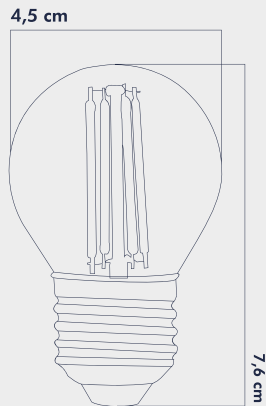

BULB FEATURES

Product code : Erd-247
Product Type : G45
Cap Type : E27
Voltage : 220-240V AC
Dimmer : No
Lifetime : 15,000h*

LIGHT FEATURES

Light Power : 690Lm
Colour : White Light
Color Temp. : 6500k

ENERGY CONSUMPTION

Voltage: : 6W
Energy Efficiency : E

PACKAGE DIMENSION AND WEIGHT

In The Package : 100 Pcs
Box Size : 48.5x25x20.5
Box WEIGHT : 3.0 Kg.

INFORMATION SHEET

PRODUCT SIZES