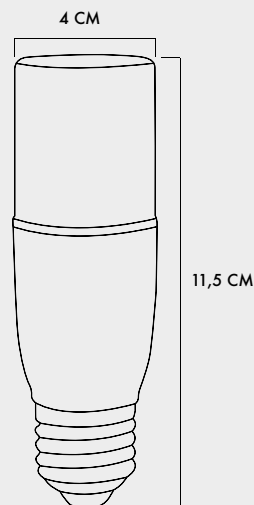

INFORMATION SHEET

PRODUCT SIZES