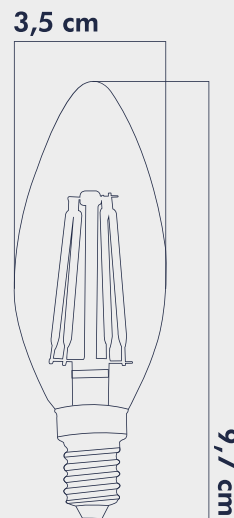

INFORMATION SHEET

PRODUCT SIZES