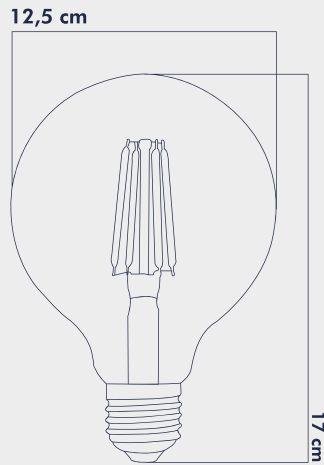

BULB FEATURES

Product code : Erd-39
Product Type : G125
Cap Type : E27
Voltage : 220-240V AC
Dimmer : No
Lifetime : 15,000h*

LIGHT FEATURES

Light Power : 575Lm
Colour : Daylight
Color Temp. : 2500k

ENERGY CONSUMPTION

Voltage: : 6W
Energy Efficiency : F

PACKAGE DIMENSION AND WEIGHT

In The Package : 20 Pcs
Box Size : 67x27.5x38
Box WEIGHT : 4.8 Kg.

INFORMATION SHEET

PRODUCT SIZES

PRODUCT BARCODE

INTERNATIONAL CERTIFICATES, STANDARDS, TESTS