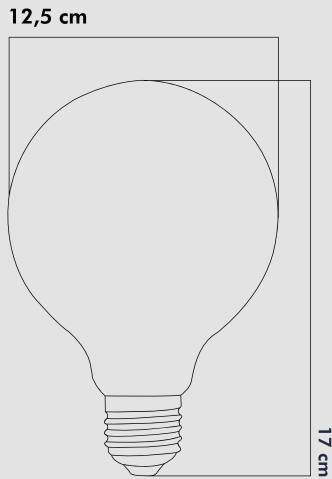

BULB FEATURES

Product code : Erd-233
Product Type : G125
Cap Type : E27
Voltage : 220-240V AC
Dimmer : No
Lifetime : 15,000h*

LIGHT FEATURES

Light Power : 1050Lm
Colour : Daylight
Color Temp. : 3000k

ENERGY CONSUMPTION

Voltage: : 9W
Energy Efficiency : E

PACKAGE DIMENSION AND WEIGHT

In The Package : 20 Pcs
Box Size : 67x27.5x38
Box WEIGHT : 4.8 Kg.

INFORMATION SHEET

PRODUCT SIZES

PRODUCT BARCODE

INTERNATIONAL CERTIFICATES, STANDARDS, TESTS