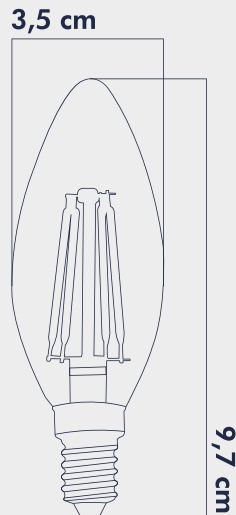

BULB FEATURES

Product code : Erd-260
Product Type : C35
Cap Type : E14
Voltage : 220-240V AC
Dimmer : No
Lifetime : 15,000h*

LIGHT FEATURES

Light Power : 690Lm
Colour : Daylight
          : Warm White
          : White Light
Color Temp. : 3000k
                  4000k
                  6500k

ENERGY CONSUMPTION

Voltage: : 6W
Energy Efficiency : E

PACKAGE DIMENSION AND WEIGHT

In The Package : 100 Pcs
Box Size : 38,5x20x24
Box WEIGHT : 2,5 Kg.

INFORMATION SHEET

PRODUCT SIZES