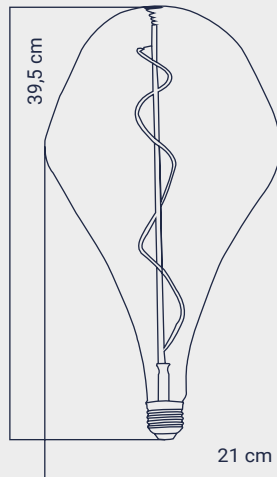

BULB FEATURES

Product code : Erd-227
Product Type : Heka Special Design
Cap Type : E27
Voltage : 220-240V AC
Dimmer : Yes
Lifetime : 15,000h*

LIGHT FEATURES

Light Power : 287Lm
Colour : Daylight
Color Temp. : 2200k

ENERGY CONSUMPTION

Voltage: : 6W
Energy Efficiency : G

PACKAGE DIMENSION AND WEIGHT

In The Package : 1 Pcs
Box Size : 25x25x45
Box WEIGHT : 730 Gr.

INFORMATION SHEET

PRODUCT SIZES