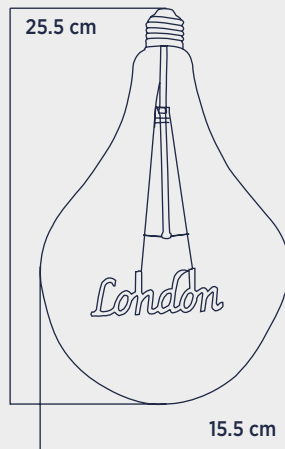

BULB FEATURES

Product code : Erd-1922/2
Product Type : Heka Special Design
Cap Type : E27
Voltage : 220-240V AC
Dimmer : Yes
Lifetime : 15,000h*

ENERGY CONSUMPTION

Voltage: : 5W
Energy Efficiency : G

INFORMATION SHEET

PRODUCT BARCODE

LIGHT FEATURES

Light Power : 120Lm
Colour : Daylight
Color Temp. : 2200k

PACKAGE DIMENSION AND WEIGHT

In The Package : 1 Pcs
Box Size : 20x19x32.5
Box Weight : 930 Kg.

PRODUCT SIZES