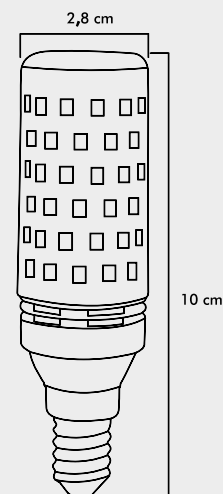

INFORMATION SHEET

PRODUCT SIZES