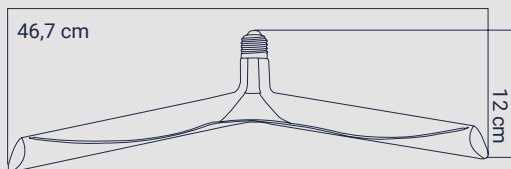

PRODUCT SIZES