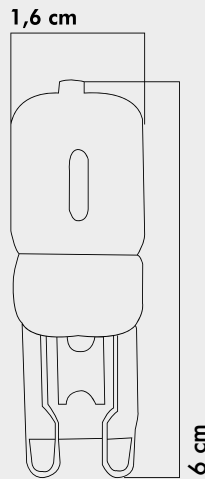

PRODUCT SIZES