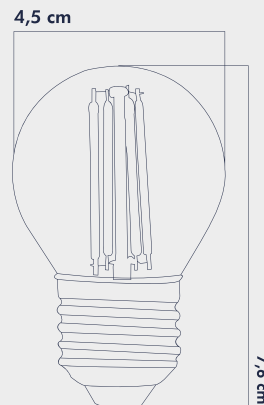

INFORMATION SHEET

PRODUCT SIZES