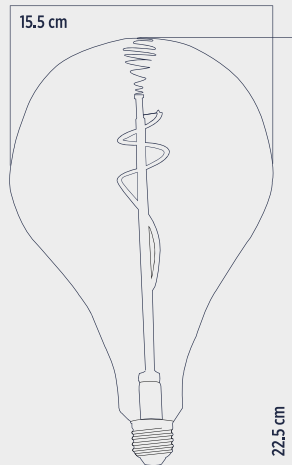

BULB FEATURES

Product code : Erd-73
Product Type : Heka Special Design
Cap Type : E27
Voltage : 220-240V AC
Dimmer : No
Lifetime : 15,000h*

LIGHT FEATURES

Light Power : 275Lm
Colour : Daylight
Color Temp. : 2200k

ENERGY CONSUMPTION

Voltage: : 4W
Energy Efficiency : G

PACKAGE DIMENSION AND WEIGHT

In The Package : 1 Pcs
Box Size : 20.5x21x34
Box Weight : 445 Gr.

INFORMATION SHEET

PRODUCT SIZES