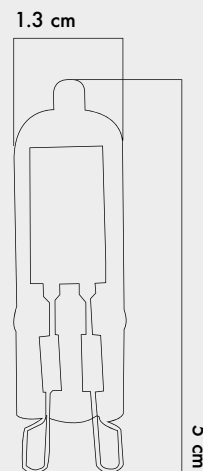

INFORMATION SHEET

PRODUCT SIZES