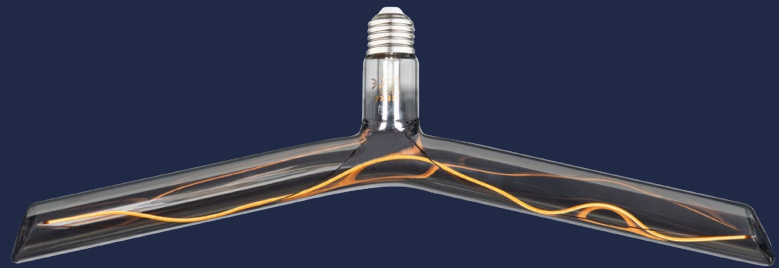

ERD-228

54,⁰⁰_$

6W 287LM 2200K E27
On/Off 15000
6w
42w

**HEKA LED FILAMENT
RUSTIC BULB**

220-240V 6 Watt 287Lm E27,
Smoked Glass 2200k Daylight