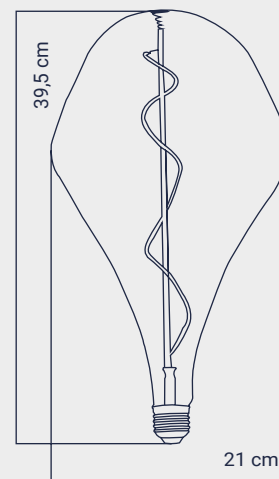

INFORMATION SHEET

PRODUCT SIZES