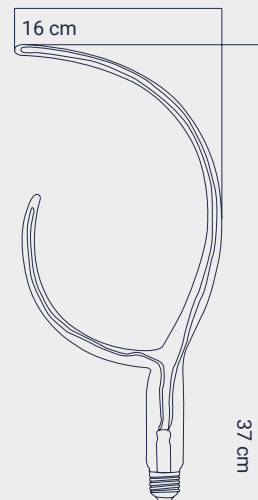

INFORMATION SHEET

PRODUCT SIZES