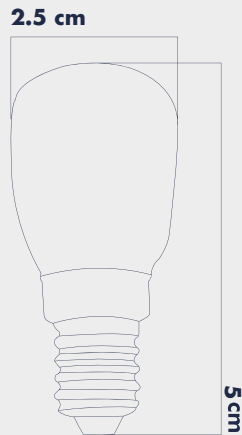

BULB FEATURES

Product code : Erd-290
Product Type : ST26
Cap Type : E14
Voltage : 220-240V AC
Dimmer : No
Lifetime : 15,000h*

LIGHT FEATURES

Light Power : 120Lm
Colour : Daylight
Color Temp. : 3000k

ENERGY CONSUMPTION

Voltage: : 2W
Energy Efficiency : G

PACKAGE DIMENSION AND WEIGHT

In The Package : 100 Pcs
Box Size : 28x14.5x14
Box WEIGHT : 1.4 Kg.

INFORMATION SHEET

PRODUCT SIZES