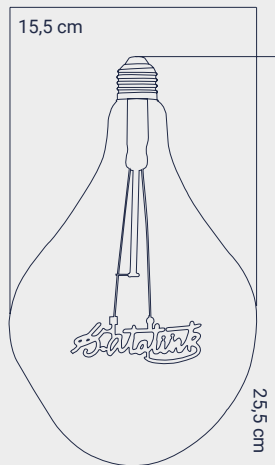

BULB FEATURES

Product code : Erd-1881/2
Product Type : Heka Special Design
Cap Type : E27
Voltage : 220-240V AC
Dimmer : Yes
Lifetime : 15,000h*

LIGHT FEATURES

Light Power : 120Lm
Colour : Daylight
Color Temp. : 2200k

ENERGY CONSUMPTION

Voltage: : 5W
Energy Efficiency : G

PACKAGE DIMENSION AND WEIGHT

In The Package : 1 Pcs
Box Size : 20x19x32.5
Box Weight : 930 Kg.

INFORMATION SHEET

PRODUCT SIZES