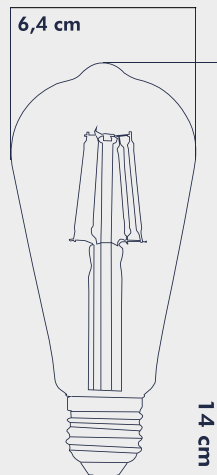

BULB FEATURES

Product code : Erd-53
Product Type : ST64
Cap Type : E27
Voltage : 220-240V AC
Dimmer : No
Lifetime : 15,000h*

LIGHT FEATURES

Light Power : 750Lm
Colour : Daylight
Color Temp. : 2500k

ENERGY CONSUMPTION

Voltage: : 8W
Energy Efficiency : F

PACKAGE DIMENSION AND WEIGHT

In The Package : 100 Pcs
Box Size : 70x35x32
Box WEIGHT : 7.3 Kg.

INFORMATION SHEET

PRODUCT SIZES