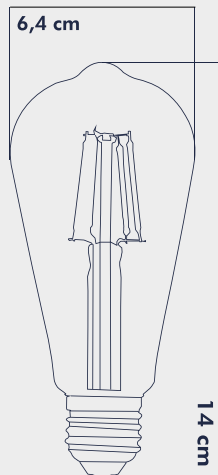

BULB FEATURES

Product code : Erd-31
Product Type : ST64
Cap Type : E27
Voltage : 220-240V AC
Dimmer : Yes
Lifetime : 15,000h*

LIGHT FEATURES

Light Power : 270Lm
Colour : Daylight
Color Temp. : 2500k

ENERGY CONSUMPTION

Voltage: : 4W
Energy Efficiency : G

PACKAGE DIMENSION AND WEIGHT

In The Package : 100 Pcs
Box Size : 73x35x32
Box WEIGHT : 7.3 Kg.

INFORMATION SHEET

PRODUCT SIZES