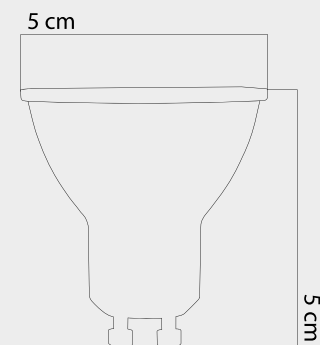

INFORMATION SHEET

PRODUCT SIZES