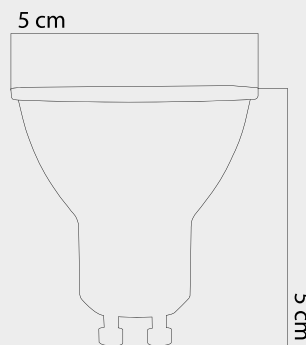

INFORMATION SHEET

PRODUCT SIZES