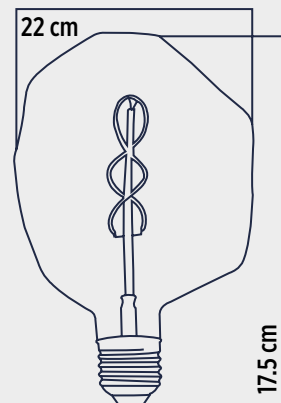

INFORMATION SHEET

PRODUCT SIZES