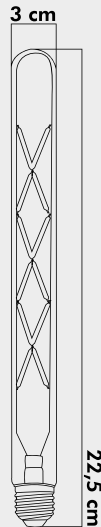

PRODUCT SIZES