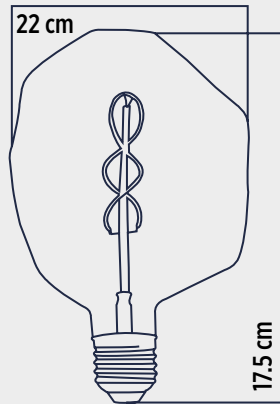

BULB FEATURES

Product code : Erd-22
Product Type : Heka Special Design
Cap Type : E27
Voltage : 220-240V AC
Dimmer : Yes
Lifetime : 15,000h*

ENERGY CONSUMPTION

Voltage: : 4W
Energy Efficiency : G

INFORMATION SHEET

PRODUCT BARCODE

LIGHT FEATURES

Light Power : 275Lm
Colour : Daylight
Color Temp. : 2200k

PACKAGE DIMENSION AND WEIGHT

In The Package : 1 Pcs
Box Size : 23x23x30
Box WEIGHT : 453 Gr.

PRODUCT SIZES