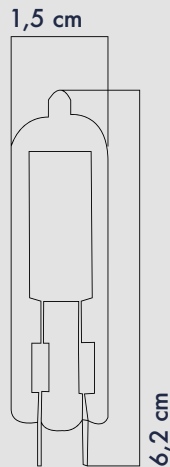

BULB FEATURES

Product code : ERD-275
Product Type : COB
Cap Type : G4
Voltage : 220-240V AC
Dimmer : Yes
Lifetime : 15,000h*

LIGHT FEATURES

Light Power : 350Lm
Colour : Daylight
Color Temp. : 3000k

ENERGY CONSUMPTION

Voltage: : 3W
Energy Efficiency : E

PACKAGE DIMENSION AND WEIGHT

In The Package : 100 Pcs
Box Size : 10x20x10
Box WEIGHT : 600 gr.

INFORMATION SHEET

PRODUCT SIZES