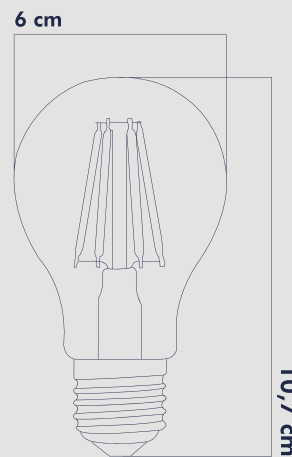

INFORMATION SHEET

PRODUCT SIZES