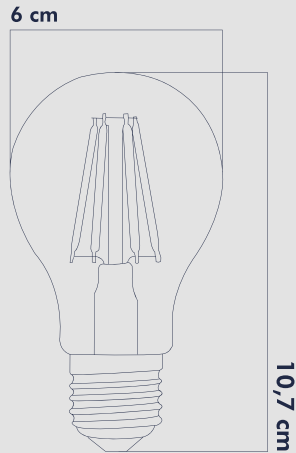

BULB FEATURES

Product code : Erd-283
Product Type : A60
Cap Type : E27
Voltage : 220-240V AC
Dimmer : No
Lifetime : 15,000h*

ENERGY CONSUMPTION

Voltage: : 6W
Energy Efficiency : E

INFORMATION SHEET

PRODUCT BARCODE

LIGHT FEATURES

Light Power : 660Lm
Colour : Warm Light
Color Temp. : 4000k

PACKAGE DIMENSION AND WEIGHT

In The Package : 100 Pcs
Box Size : 65x32.5x27
Box WEIGHT : 5.3 Kg.

PRODUCT SIZES