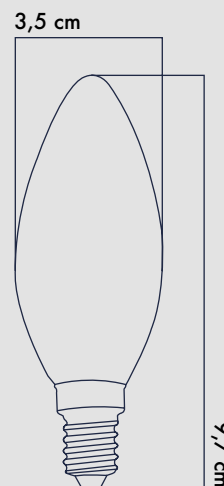

INFORMATION SHEET

PRODUCT SIZES