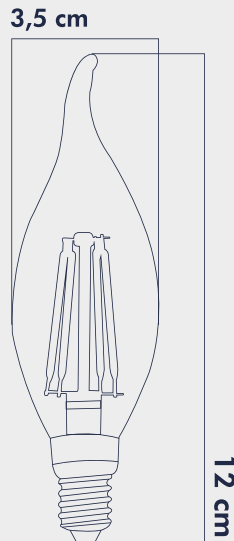

BULB FEATURES

Product code : Erd-36
Product Type : T35
Cap Type : E14
Voltage : 220-240V AC
Dimmer : No
Lifetime : 15,000h*

LIGHT FEATURES

Light Power : 1050Lm
Colour : Daylight
Color Temp. : 3000k

ENERGY CONSUMPTION

Voltage: : 8W
Energy Efficiency : E

PACKAGE DIMENSION AND WEIGHT

In The Package : 100 Pcs
Box Size : 38.5x20x28.5
Box WEIGHT : 2.6 Kg.

INFORMATION SHEET

PRODUCT SIZES