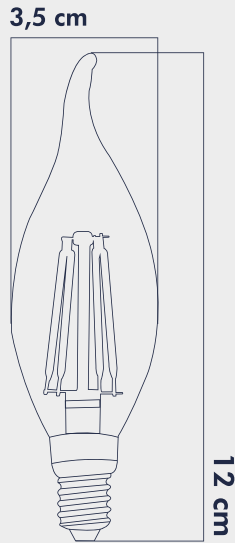

BULB FEATURES

Product code : Erd-83
Product Type : T35
Cap Type : E14
Voltage : 220-240V AC
Dimmer : No
Lifetime : 15,000h*

LIGHT FEATURES

Light Power : 690Lm
Colour : Daylight
Color Temp. : 3000k

ENERGY CONSUMPTION

Voltage: : 6W
Energy Efficiency : E

PACKAGE DIMENSION AND WEIGHT

In The Package : 100 Pcs
Box Size : 38.5x20x28.5
Box WEIGHT : 2.6 Kg.

INFORMATION SHEET

PRODUCT SIZES