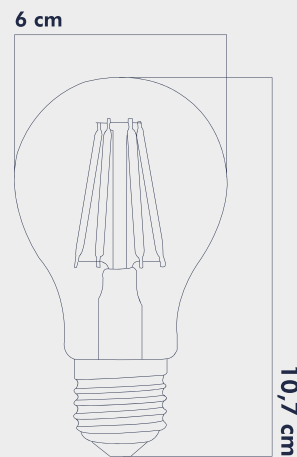

INFORMATION SHEET

PRODUCT SIZES