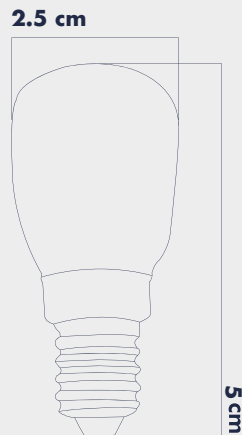

BULB FEATURES

Product code : Erd-292
Product Type : ST26
Cap Type : E14
Voltage : 220-240V AC
Dimmer : No
Lifetime : 15,000h*

LIGHT FEATURES

Light Power : 120Lm
Colour : White Light
Color Temp. : 6500k

ENERGY CONSUMPTION

Voltage: : 2W
Energy Efficiency : G

PACKAGE DIMENSION AND WEIGHT

In The Package : 100 Pcs
Box Size : 28x14.5x14
Box WEIGHT : 1.4 Kg.

INFORMATION SHEET

PRODUCT SIZES