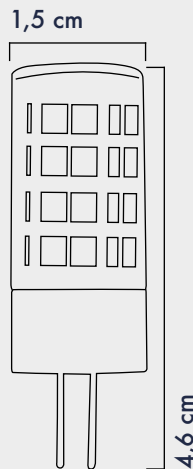

BULB FEATURES

Product code : Erd-288
Product Type : 2835/52D
Cap Type : G4
Voltage : 220-240V AC
Dimmer : Yes
Lifetime : 15,000h*

LIGHT FEATURES

Light Power : 300Lm
Colour : Daylight
: Warm White
: White Light
Color Temp. : 3000k
4000k
6500k

ENERGY CONSUMPTION

Voltage: : 5W
Energy Efficiency : G

PACKAGE DIMENSION AND WEIGHT

In The Package : 100 Pcs
Box Size : 11x21x13
Box WEIGHT : 1.000 gr.

INFORMATION SHEET

PRODUCT SIZES