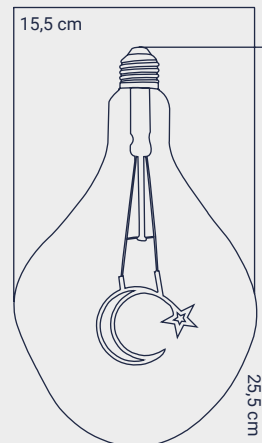

INFORMATION SHEET

PRODUCT SIZES