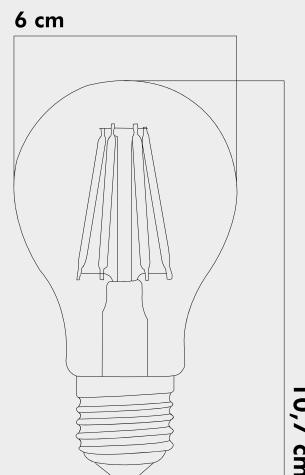

INFORMATION SHEET

PRODUCT SIZES