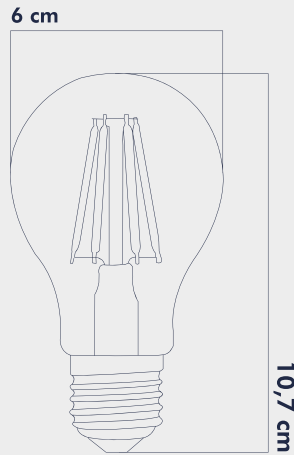

BULB FEATURES

Product code : Erd-253
Product Type : A60
Cap Type : E27
Voltage : 220-240V AC
Dimmer : No
Lifetime : 15,000h*

LIGHT FEATURES

Light Power : 1550Lm
Colour : Daylight
Color Temp. : 3000k

ENERGY CONSUMPTION

Voltage: : 12W
Energy Efficiency : E

PACKAGE DIMENSION AND WEIGHT

In The Package : 100 Pcs
Box Size : 65x32.5x27
Box WEIGHT : 5.3 Kg.

INFORMATION SHEET

PRODUCT SIZES