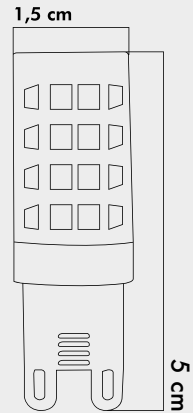

INFORMATION SHEET

PRODUCT SIZES