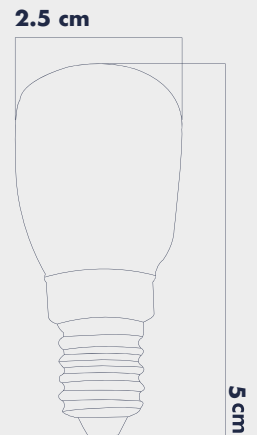

INFORMATION SHEET

PRODUCT SIZES