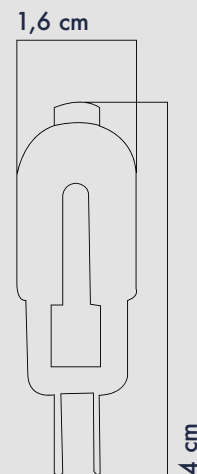

INFORMATION SHEET

PRODUCT SIZES