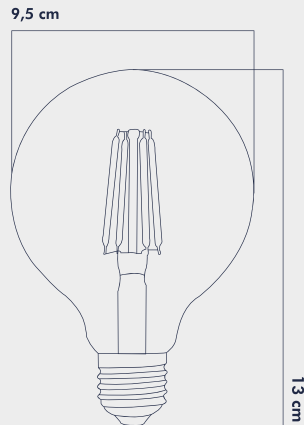

BULB FEATURES

Product code : Erd-86
Product Type : G95
Cap Type : E27
Voltage : 220-240V AC
Dimmer : No
Lifetime : 15,000h*

LIGHT FEATURES

Light Power : 750Lm
Colour : Daylight
Color Temp. : 2500k

ENERGY CONSUMPTION

Voltage: : 8W
Energy Efficiency : F

PACKAGE DIMENSION AND WEIGHT

In The Package : 50 Pcs
Box Size : 50.5x50x32
Box WEIGHT : 5.2 Kg.

INFORMATION SHEET

PRODUCT SIZES