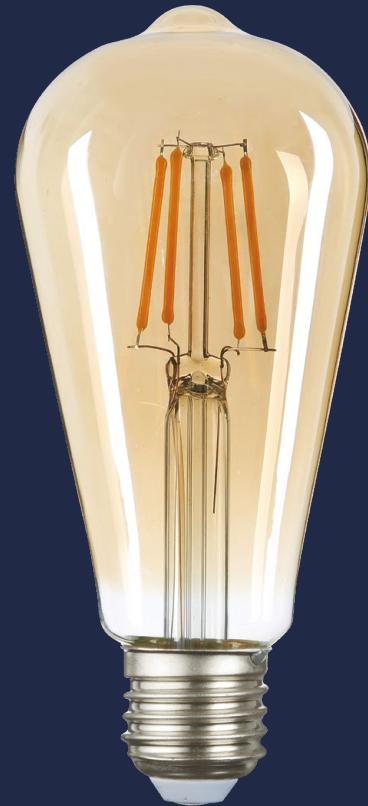

ERD-53

2,⁸⁰
$