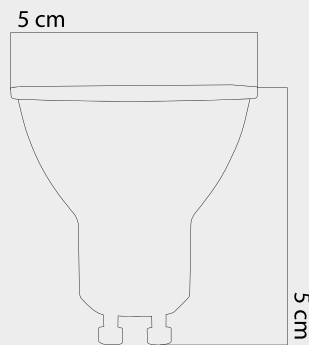

BULB FEATURES

Product code : Erd-284
Product Type : GU-10
Cap Type : GU10
Voltage : 220-240V AC
Dimmer : Yes
Lifetime : 15,000h*

LIGHT FEATURES

Light Power : 400Lm
Colour : Daylight
Color Temp. : 3000k

ENERGY CONSUMPTION

Voltage: : 6W
Energy Efficiency : G

PACKAGE DIMENSION AND WEIGHT

In The Package : 100 Pcs
Box Size : 53x27.5x14
Box WEIGHT : 3.0 Kg.

INFORMATION SHEET

PRODUCT SIZES