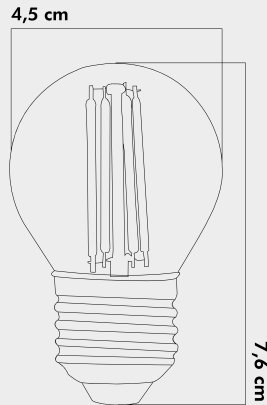

BULB FEATURES

Product code : Erd-43
Product Type : G45
Cap Type : E27
Voltage : 220-240V AC
Dimmer : No
Lifetime : 15,000h*

LIGHT FEATURES

Light Power : 530Lm
Colour : Daylight
Color Temp. : 2500k

ENERGY CONSUMPTION

Voltage: : 6W
Energy Efficiency : F

PACKAGE DIMENSION AND WEIGHT

In The Package : 100 Pcs
Box Size : 48.5x25x20.5
Box WEIGHT : 3.0 Kg.

INFORMATION SHEET

PRODUCT SIZES