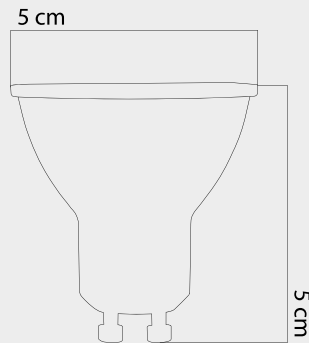

BULB FEATURES

Product code : Erd-286
Product Type : GU-10
Cap Type : GU10
Voltage : 220-240V AC
Dimmer : Yes
Lifetime : 15,000h*

LIGHT FEATURES

Light Power : 400Lm
Colour : White Light
Color Temp. : 6500k

ENERGY CONSUMPTION

Voltage: : 6W
Energy Efficiency : G

PACKAGE DIMENSION AND WEIGHT

In The Package : 100 Pcs
Box Size : 53x27.5x14
Box WEIGHT : 3.0 Kg.

INFORMATION SHEET

PRODUCT SIZES