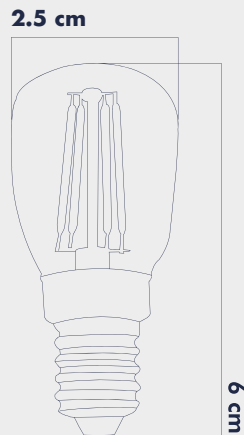

BULB FEATURES

Product code : Erd-69
Product Type : C7
Cap Type : E14
Voltage : 220-240V AC
Dimmer : No
Lifetime : 15,000h*

LIGHT FEATURES

Light Power : 220Lm
Colour : Daylight
Color Temp. : 2700k

ENERGY CONSUMPTION

Voltage: : 2W
Energy Efficiency : E

PACKAGE DIMENSION AND WEIGHT

In The Package : 100 Pcs
Box Size : 28x14.5x14
Box WEIGHT : 1.4 Kg.

INFORMATION SHEET

PRODUCT SIZES