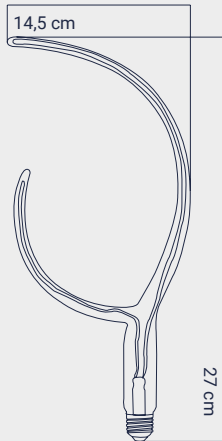

BULB FEATURES

Product code : Erd-243
Product Type : Heka Special Design
Cap Type : E27
Voltage : 220-240V AC
Dimmer : Yes
Lifetime : 15,000h*

LIGHT FEATURES

Light Power : 131Lm
Colour : Daylight
Color Temp. : 2200k

ENERGY CONSUMPTION

Voltage: : 4W
Energy Efficiency : G

PACKAGE DIMENSION AND WEIGHT

In The Package : 1 Pcs
Box Size : 7.3x21.8x33.3
Box WEIGHT : 161 Gr.

INFORMATION SHEET

PRODUCT SIZES