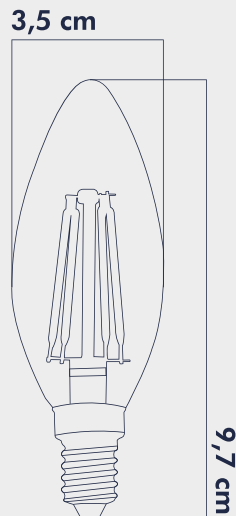

BULB FEATURES

Product code : Erd-25
Product Type : C35
Cap Type : E14
Voltage : 220-240V AC
Dimmer : Yes
Lifetime : 15,000h*

LIGHT FEATURES

Light Power : 350Lm
Colour : Daylight
Color Temp. : 3200k

ENERGY CONSUMPTION

Voltage: : 4W
Energy Efficiency : F

PACKAGE DIMENSION AND WEIGHT

In The Package : 100 Pcs
Box Size : 38,5x20x24
Box WEIGHT : 2,5 Kg.

INFORMATION SHEET

PRODUCT SIZES