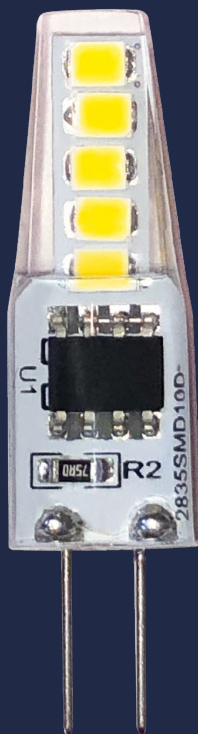

ERD-266

0,90 $