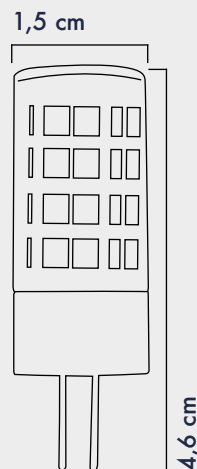

INFORMATION SHEET

PRODUCT SIZES