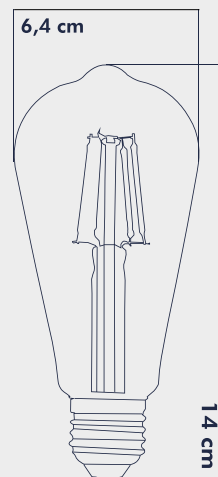

INFORMATION SHEET

PRODUCT SIZES