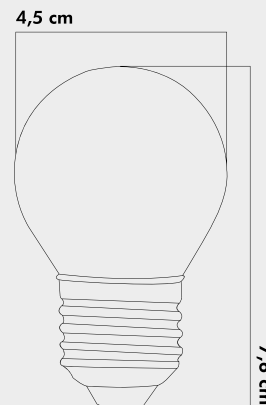

INFORMATION SHEET

PRODUCT SIZES