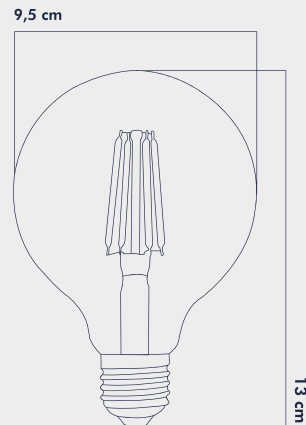

BULB FEATURES

Product code : Erd-46
Product Type : G95
Cap Type : E27
Voltage : 220-240V AC
Dimmer : No
Lifetime : 15,000h*

LIGHT FEATURES

Light Power : 660Lm
Colour : White Light
Color Temp. : 6500k

ENERGY CONSUMPTION

Voltage: : 6W
Energy Efficiency : E

PACKAGE DIMENSION AND WEIGHT

In The Package : 50 Pcs
Box Size : 50.5x50x32
Box WEIGHT : 5.2 Kg.

INFORMATION SHEET

PRODUCT SIZES