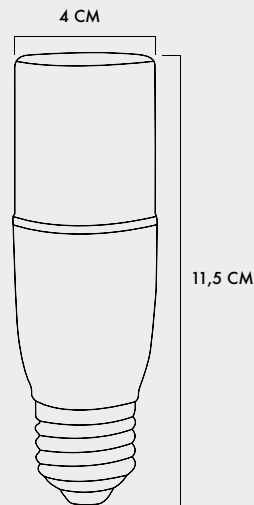

BULB FEATURES

Product code : Erd-255
Product Type : T37
Cap Type : E27
Voltage : 220-240V AC
Dimmer : No
Lifetime : 15,000h*

LIGHT FEATURES

Light Power : 620Lm
Colour : White Light
Color Temp. : 6500k

ENERGY CONSUMPTION

Voltage: : 7W
Energy Efficiency : F

PACKAGE DIMENSION AND WEIGHT

In The Package : 100 Pcs
Box Size : 21x40x26.5
Box WEIGHT : 5.2 Kg

INFORMATION SHEET

PRODUCT SIZES