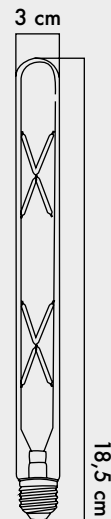

PRODUCT SIZES