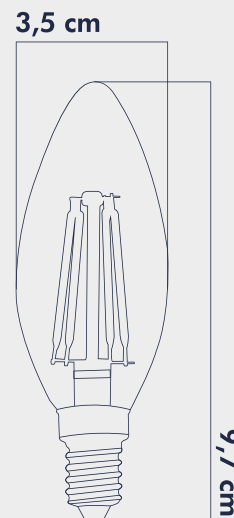

INFORMATION SHEET

PRODUCT SIZES