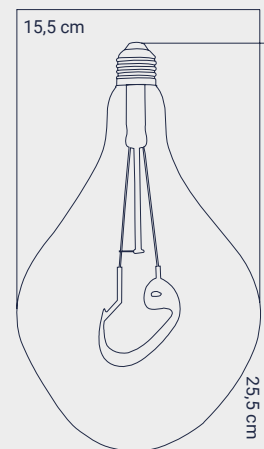

INFORMATION SHEET

PRODUCT SIZES