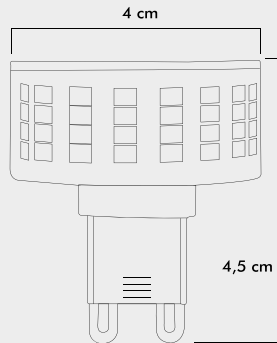

BULB FEATURES

Product code : ERD-270
Product Type : 2835/90D
Cap Type : G9
Voltage : 220-240V AC
Dimmer : No
Lifetime : 15,000h*

LIGHT FEATURES

Light Power : 750Lm
Colour : Daylight
Color Temp. : 3000k

ENERGY CONSUMPTION

Voltage: : 9W
Energy Efficiency : G

PACKAGE DIMENSION AND WEIGHT

In The Package : 100 Pcs
Box Size : 24.5x24.5x20
Box WEIGHT : 4.2 kg

INFORMATION SHEET

PRODUCT SIZES