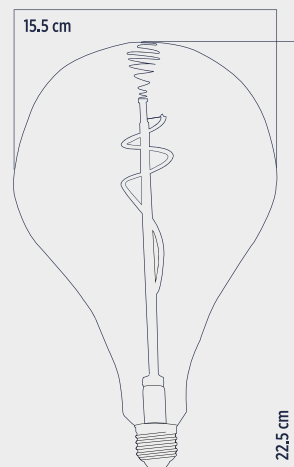

INFORMATION SHEET

PRODUCT SIZES