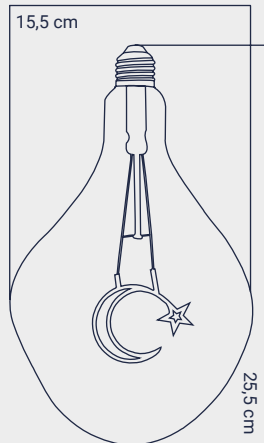

BULB FEATURES

Product code : Erd-1923/2
Product Type : Heka Special Design
Cap Type : E27
Voltage : 220-240V AC
Dimmer : Yes
Lifetime : 15,000h*

LIGHT FEATURES

Light Power : 120Lm
Colour : Daylight
Color Temp. : 2200k

ENERGY CONSUMPTION

Voltage: : 5W
Energy Efficiency : G

PACKAGE DIMENSION AND WEIGHT

In The Package : 1 Pcs
Box Size : 20x19x32.5
Box WEIGHT : 930 Kg.

INFORMATION SHEET

PRODUCT SIZES