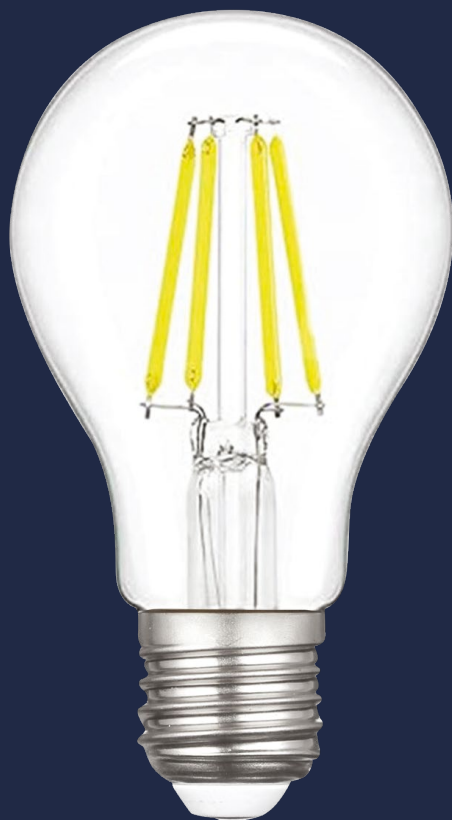

ERD-96

1,⁹⁰$