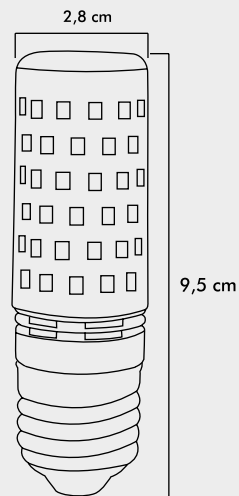

BULB FEATURES

Product code : Erd-2
Product Type : 2835
Cap Type : E27
Voltage : 220-240V AC
Dimmer : No
Lifetime : 15,000h*

LIGHT FEATURES

Light Power : 630Lm
Colour : Daylight
Color Temp. : 3000k

ENERGY CONSUMPTION

Voltage: : 8W
Energy Efficiency : G

PACKAGE DIMENSION AND WEIGHT

In The Package : 100 Adet
Box Size : 31.5x16.5x22.5
Box WEIGHT : 3.1 Kg

INFORMATION SHEET

PRODUCT SIZES