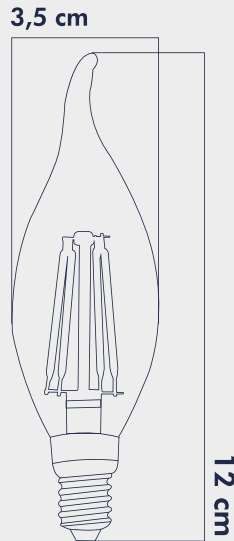

BULB FEATURES

Product code : Erd-94
Product Type : T35
Cap Type : E14
Voltage : 220-240V AC
Dimmer : No
Lifetime : 15,000h*

ENERGY CONSUMPTION

Voltage: : 6W
Energy Efficiency : E

INFORMATION SHEET

PRODUCT BARCODE

LIGHT FEATURES

Light Power : 690Lm
Colour : White Light
Color Temp. : 6500k

PACKAGE DIMENSION AND WEIGHT

In The Package : 100 Pcs
Box Size : 38.5x20x28.5
Box WEIGHT : 2.6 Kg.

PRODUCT SIZES