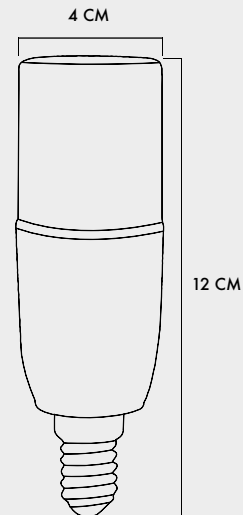

INFORMATION SHEET

PRODUCT SIZES