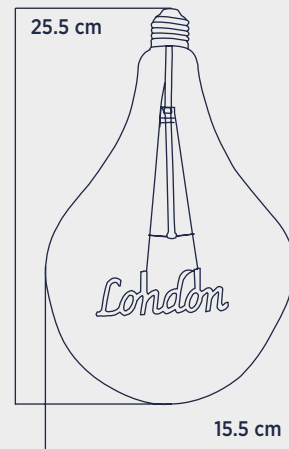

INFORMATION SHEET

PRODUCT SIZES