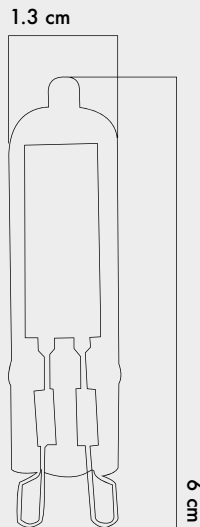

BULB FEATURES

Product code : Erd-265
Product Type : COB
Cap Type : G9
Voltage : 220-240V AC
Dimmer : Yes
Lifetime : 15,000h*

LIGHT FEATURES

Light Power : 350Lm
Colour : Daylight
Color Temp. : 3000k

ENERGY CONSUMPTION

Voltage: : 5W
Energy Efficiency : G

PACKAGE DIMENSION AND WEIGHT

In The Package : 100 Pcs
Box Size : 18x18x6.5
Box WEIGHT : 760 gr.

INFORMATION SHEET

PRODUCT SIZES