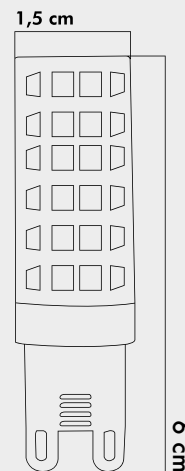

INFORMATION SHEET

PRODUCT SIZES