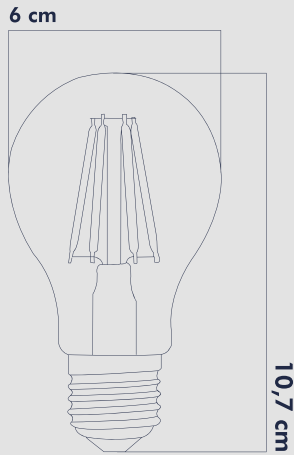

BULB FEATURES

Product code : Erd-28
Product Type : A60
Cap Type : E27
Voltage : 220-240V AC
Dimmer : Yes
Lifetime : 15,000h*

LIGHT FEATURES

Light Power : 350Lm
Colour : Daylight
Color Temp. : 3200k

ENERGY CONSUMPTION

Voltage: : 4W
Energy Efficiency : F

PACKAGE DIMENSION AND WEIGHT

In The Package : 100 Pcs
Box Size : 65x32.5x27
Box WEIGHT : 5.3 Kg.

INFORMATION SHEET

PRODUCT SIZES