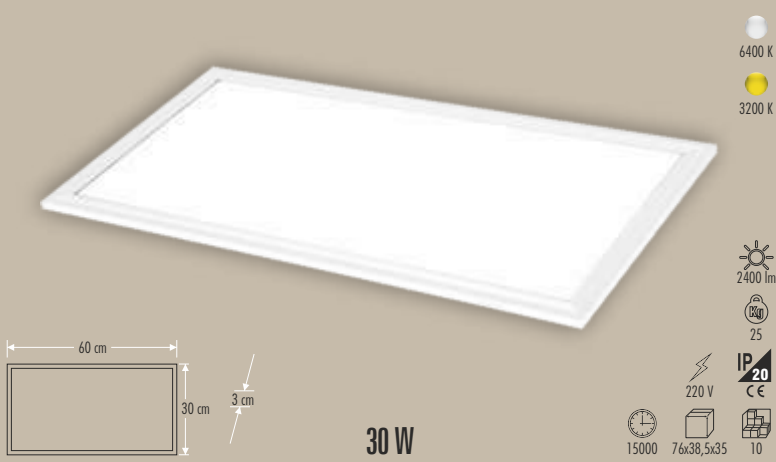

60 W

CT-5286 30 x 30 CLIP-IN PANEL

175 ₺

25 W

CT-5266 30 x 60 BACKLIGHT

275 ₺

30 W

CT-5267 30 x 120 BACKLIGHT